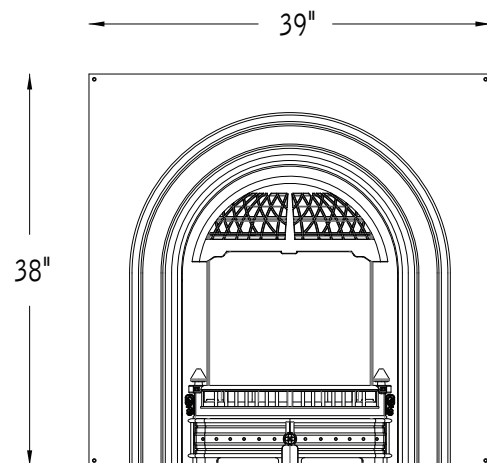

Windsor Arch Chrome front (539AFPv2)

Windsor Arch 539AFP includes backing plate: 31" w x 34" h

Classic Arch Chrome front (550CPAv2) with  
Coal and Black Fluted liner (530CSK).