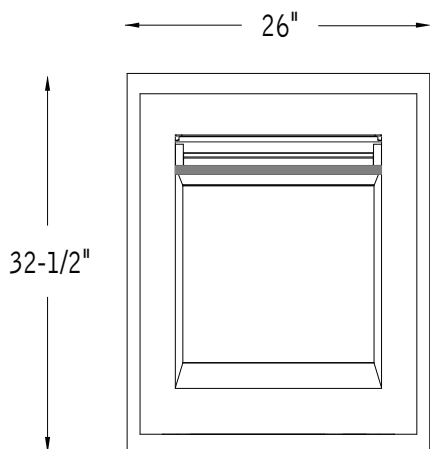

Ledgeview

546LF

Inspired by Valor's Portrait Ledge, the Ledgeview is slimmer in design, offering a contemporary four-sided front—perfect for existing fireplace upgrades, major renovation or new construction.

The backing plate frames your choice of three high quality front finishes in black and bronze powder coated paint; or plated brushed nickel.

Available as insert and zero clearance, the small footprint presents the Ledgeview as an ideal fireplace for intimate home spaces.