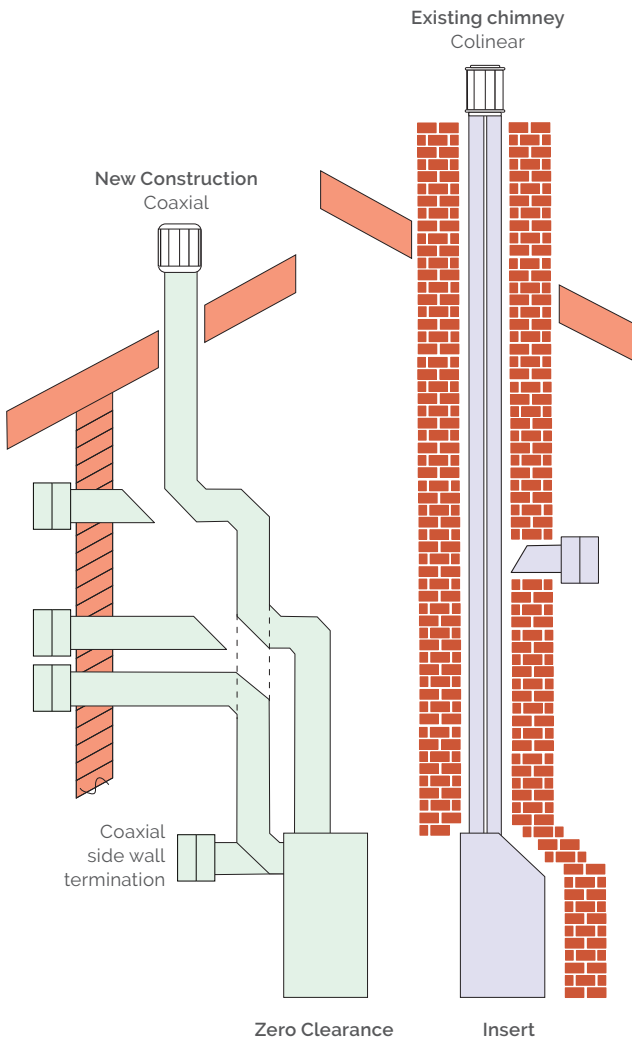

VENTING OPTIONS

Maximum vertical vent run:
40 feet in total length.