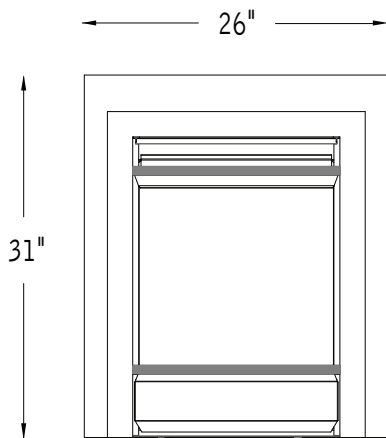

Clearview zero clearance:  
26"w x 30"h

Clearview Insert front (545CFV) and  
Driftwood (53ODWK) with Reflective  
Glass liner (58ORGL).