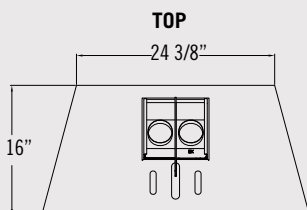

Chaska 34 Specifications

Model	Fuel Options	High	Low	Efficiencies (steady state)
Chaska 34 (LGR)	NG	34,000	18,000	77%
	LP	34,000	18,000	77%

These three inserts (CSK-34-L, CSK-34-G & CSK-34-R) come standard with an Electronic Ignition Pilot System. The included thermostatic remote control will adjust the flame and fan speed, along with the light kit (if applicable)

Features

- Canada P-4 Approved
- Electronic ignition pilot system
- Log set (CSK-34-L)
- Rock set (CSK-34-R)
- Co-linear air duct - Accepts 3" combustion air / 3" exhaust
- High quality lifetime glass (31-1/2" X 19-5/8") quick-latch removal
- Light kit (CSK-34-G only)
- Remote control - thermostatic (flame, fan, light kit (if applicable) adjustment)
- Fan kit - (1) 133 CFM blower
- Refractory brick lining (CSK-34-L)
- Enamel firebox lining - black (CSK-34-R)
- Enamel firebox lining (back panel curved) - black (CSK-34-G)

Required for Installation*

- Safety barrier screen front
- 1 piece shroud (standard size or custom size)
- Glass media kit (CSK-34-G)

Safety

- Each unit factory tested!
- Tested by OMNI-Test Laboratories
- Complies with ANSI-Z21.88-2014 • CSA 2.33-2014 P.4.1-09 'vented gas fireplace heaters'
- U.S. & Canadian installation approved
- Sealed combustion chamber
- Removable control board with safety pilot
- Automatic pressure relief glass system
- Bedroom & mobile home approved

Existing Fireplace Requirements

Existing Fireplace Opening Must Be At Least:

- Height: 23-1/2"
- Front Width: 33-1/2"
- Back Width: 24-1/2"
- Depth: 16-3/8"

Existing chimney must be at least:

Inside Diameter:

- Factory built solid fuel chimney: 7" min.
- Masonry chimney: 6" x 8" min.

Height:

- 12' min.
- 50' max.

Vent System Approval & Requirements