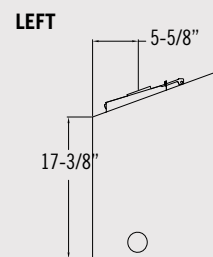

Chaska 34 Specifications

Model	Fuel Options	High	Low	Efficiencies (steady state)
Chaska 34 (LGR)	NG	34,000	18,000	77%
	LP	34,000	18,000	77%

These three inserts (CSK-34-L, CSK-34-G & CSK-34-R) come standard with an Electronic Ignition Pilot System. The included thermostatic remote control will adjust the flame and fan speed, along with the light kit (if applicable)

Features

- Canada P-4 Approved
- Electronic ignition pilot system
- Log set (CSK-34-L)
- Rock set (CSK-34-R)
- Co-linear air duct - Accepts 3" combustion air / 3" exhaust
- High quality lifetime glass (31-1/2" X 19-5/8") quick-latch removal
- Light kit (CSK-34-G only)
- Remote control - thermostatic (flame, fan, light kit (if applicable) adjustment)
- Fan kit - (1) 133 CFM blower
- Refractory brick lining (CSK-34-L)
- Enamel firebox lining - black (CSK-34-R)
- Enamel firebox lining (back panel curved) - black (CSK-34-G)

Required for Installation*

- Safety barrier screen front
- 1 piece shroud (standard size or custom size)
- Glass media kit (CSK-34-G)

Safety

- Each unit factory tested!
- Tested by OMNI-Test Laboratories
- Complies with ANSI-Z21.88-2014 • CSA 2.33-2014 P.4.1-09 'vented gas fireplace heaters'
- U.S. & Canadian installation approved
- Sealed combustion chamber
- Removable control board with safety pilot
- Automatic pressure relief glass system
- Bedroom & mobile home approved

Existing Fireplace Requirements

Existing Fireplace Opening Must Be At Least:

- Height: 23-1/2"
- Front Width: 33-1/2"
- Back Width: 24-1/2"
- Depth: 16-3/8"

Existing chimney must be at least:

Inside Diameter:

- Factory built solid fuel chimney: 7" min.
- Masonry chimney: 6" x 8" min.

Height:

- 12' min.
- 50' max.

Vent System Approval & Requirements