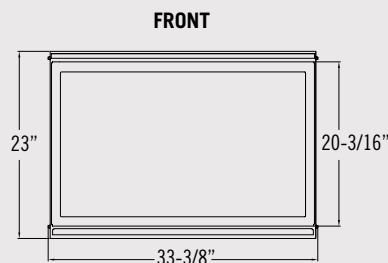

Chaska 34 Specifications

Model	Fuel Options	High	Low	Efficiencies (steady state)
Chaska 34 (LGR)	NG	34,000	18,000	77%
	LP	34,000	18,000	77%

These three inserts (CSK-34-L, CSK-34-G & CSK-34-R) come standard with an Electronic Ignition Pilot System. The included thermostatic remote control will adjust the flame and fan speed, along with the light kit (if applicable)

Features

- Canada P-4 Approved
- Electronic ignition pilot system
- Log set (CSK-34-L)
- Rock set (CSK-34-R)
- Co-linear air duct - Accepts 3" combustion air / 3" exhaust
- High quality lifetime glass (31-1/2" X 19-5/8") quick-latch removal
- Light kit (CSK-34-G only)
- Remote control - thermostatic (flame, fan, light kit (if applicable) adjustment)
- Fan kit - (1) 133 CFM blower
- Refractory brick lining (CSK-34-L)
- Enamel firebox lining - black (CSK-34-R)
- Enamel firebox lining (back panel curved) - black (CSK-34-G)

Required for Installation*

- Safety barrier screen front
- 1 piece shroud (standard size or custom size)
- Glass media kit (CSK-34-G)

Safety

- Each unit factory tested!
- Tested by OMNI-Test Laboratories
- Complies with ANSI-Z21.88-2014 • CSA 2.33-2014 P.4.1-09 'vented gas fireplace heaters'
- U.S. & Canadian installation approved
- Sealed combustion chamber
- Removable control board with safety pilot
- Automatic pressure relief glass system
- Bedroom & mobile home approved

Existing Fireplace Requirements

Existing Fireplace Opening Must Be At Least:

- Height: 23-1/2"
- Front Width: 33-1/2"
- Back Width: 24-1/2"
- Depth: 16-3/8"

Existing chimney must be at least:

Inside Diameter:

- Factory built solid fuel chimney: 7" min.
- Masonry chimney: 6" x 8" min.

Height:

- 12' min.
- 50' max.

Vent System Approval & Requirements