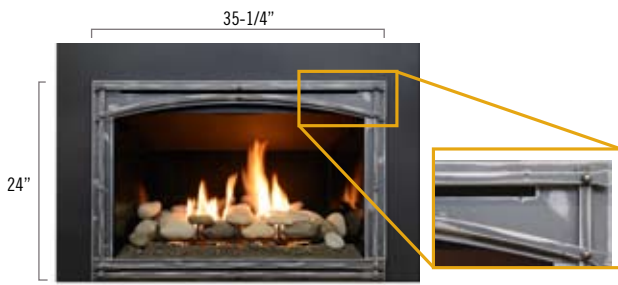

Arched shroud with Arched Prairie screen front

Prairie screen front

Brushed Stainless Rectangle screen front

Convex screen front

Arched Mission screen front - Weathered Charcoal

Arched Mission screen front - Vintage Bronze