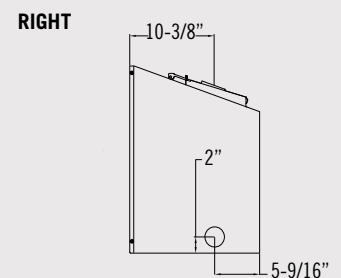

Chaska 34 Specifications

Model	Fuel Options	High	Low	Efficiencies (steady state)
Chaska 34 (LGR)	NG	34,000	18,000	77%
	LP	34,000	18,000	77%

These three inserts (CSK-34-L, CSK-34-G & CSK-34-R) come standard with an Electronic Ignition Pilot System. The included thermostatic remote control will adjust the flame and fan speed, along with the light kit (if applicable)

Features

- Canada P-4 Approved
- Electronic ignition pilot system
- Log set (CSK-34-L)
- Rock set (CSK-34-R)
- Co-linear air duct - Accepts 3" combustion air / 3" exhaust
- High quality lifetime glass (31-1/2" X 19-5/8") quick-latch removal
- Light kit (CSK-34-G only)
- Remote control - thermostatic (flame, fan, light kit (if applicable) adjustment)
- Fan kit - (1) 133 CFM blower
- Refractory brick lining (CSK-34-L)
- Enamel firebox lining - black (CSK-34-R)
- Enamel firebox lining (back panel curved) - black (CSK-34-G)

Required for Installation*

- Safety barrier screen front
- 1 piece shroud (standard size or custom size)
- Glass media kit (CSK-34-G)

Safety

- Each unit factory tested!
- Tested by OMNI-Test Laboratories
- Complies with ANSI-Z21.88-2014 • CSA 2.33-2014 P.4.1-09 'vented gas fireplace heaters'
- U.S. & Canadian installation approved
- Sealed combustion chamber
- Removable control board with safety pilot
- Automatic pressure relief glass system
- Bedroom & mobile home approved

Existing Fireplace Requirements

Existing Fireplace Opening Must Be At Least:

- Height: 23-1/2"
- Front Width: 33-1/2"
- Back Width: 24-1/2"
- Depth: 16-3/8"

Existing chimney must be at least:

Inside Diameter:

- Factory built solid fuel chimney: 7" min.
- Masonry chimney: 6" x 8" min.

Height:

- 12' min.
- 50' max.

Vent System Approval & Requirements