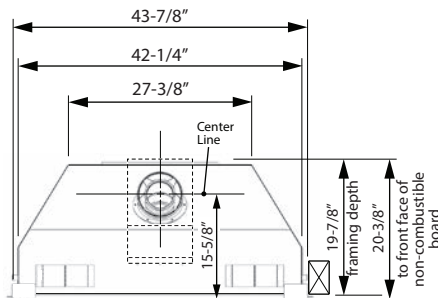

H6 DIMENSIONS

Window Dimensions - 25-1/2"(h) x 36-1/8"(w)
Framing Specs - 48"(h) x 44"(w) x 20"(d)

valor SMARTFIRE SYSTEM

LUXURY. EFFICIENCY. QUALITY. CONVENIENCE. HEAT.

VALOR COMFORT CONTROL

Standard with purchase, the Valor Comfort Control manages your heating needs with convenience, reliability and simplicity. Valor's touch button handset ignites the pilot with ease, adjusts flame levels as desired and has programmable options including room temperature control. Eco-friendly in design, your pilot light will automatically turn off if inactive for over 5 days, saving energy (especially in summer months) and lowering overall home heating costs.