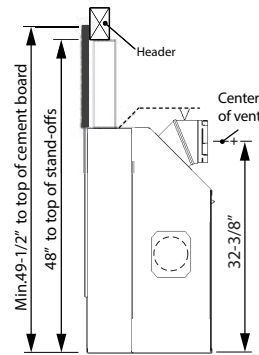

ACCESSORIES	1156CLA	Colinear Adaptor Kit
	1195CFK	Circulating Fan Kit
	1270RBK	Remote Blower Kit
	1405RGP	Reflective Glass Panel - for use with 1425FBL & 1460PBL
	GV60PAK	Power Adaptor Kit
	1265WSK	Wall Switch Kit
	1506DRK	Decorative Rock Kit (optional accessory)

H6 HEAT PERFORMANCE & EFFICIENCY RATINGS

MODEL/FUEL	Model	Fuel	Max. Input BTU/hr	Min. Input BTU/hr	EnerGuide Rating*	Max. Output* (w/out fan) BTU/hr
	1400IN	NG	36,000	19,000	71%	26,928
	1400IP	LPG	30,000	15,000	74%	22,990

Certified to ANSI Z21.88-2014/ CSA 2.33-2014 Vented Gas Fireplace Heater American National Standard
CGA - 2.17-91 Gas Fired Appliances for use at High Altitudes
* EnerGuide Ratings and Outputs have been determined without a fan/blower, using the CSA P4.1-09 test method

Please Note: All product information is accurate at time of printing and is subject to change.
Printed images may vary from actual product. Refer to the H6 Series engine manual (1400IN)
for product installation. For more images, video and product information visit valorfireplaces.com

1. **VENTING SPECS**
2. Requires 24" vertical rise before horizontal termination
   - Total length of vent pipe cannot exceed 40 feet
   - Maximum of 4 x 90 degrees elbows or equivalent (2 x 45 degrees = 90 degrees)

H6 DIMENSIONS

Window Dimensions - 25-1/2"(h) x 36-1/8"(w)
Framing Specs - 48"(h) x 44"(w) x 20"(d)