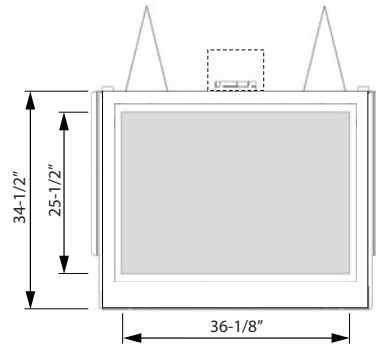

H6 DIMENSIONS

Window Dimensions - 25-1/2"(h) x 36-1/8"(w)
Framing Specs - 48"(h) x 44"(w) x 20"(d)

valor SMARTFIRE SYSTEM

LUXURY. EFFICIENCY. QUALITY. CONVENIENCE. HEAT.

VALOR COMFORT CONTROL

Standard with purchase, the Valor Comfort Control manages your heating needs with convenience, reliability and simplicity. Valor's touch button handset ignites the pilot with ease, adjusts flame levels as desired and has programmable options including room temperature control. Eco-friendly in design, your pilot light will automatically turn off if inactive for over 5 days, saving energy (especially in summer months) and lowering overall home heating costs.