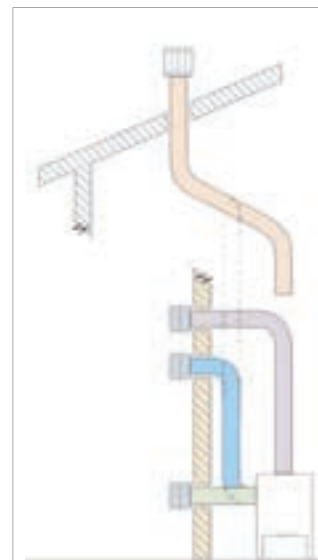

VENTING OPTIONS

TOP & REAR VENT OPTIONS

Both Traditional and Contemporary Madrona designs offer top and rear vent installation options. Please review complete manual before installation.