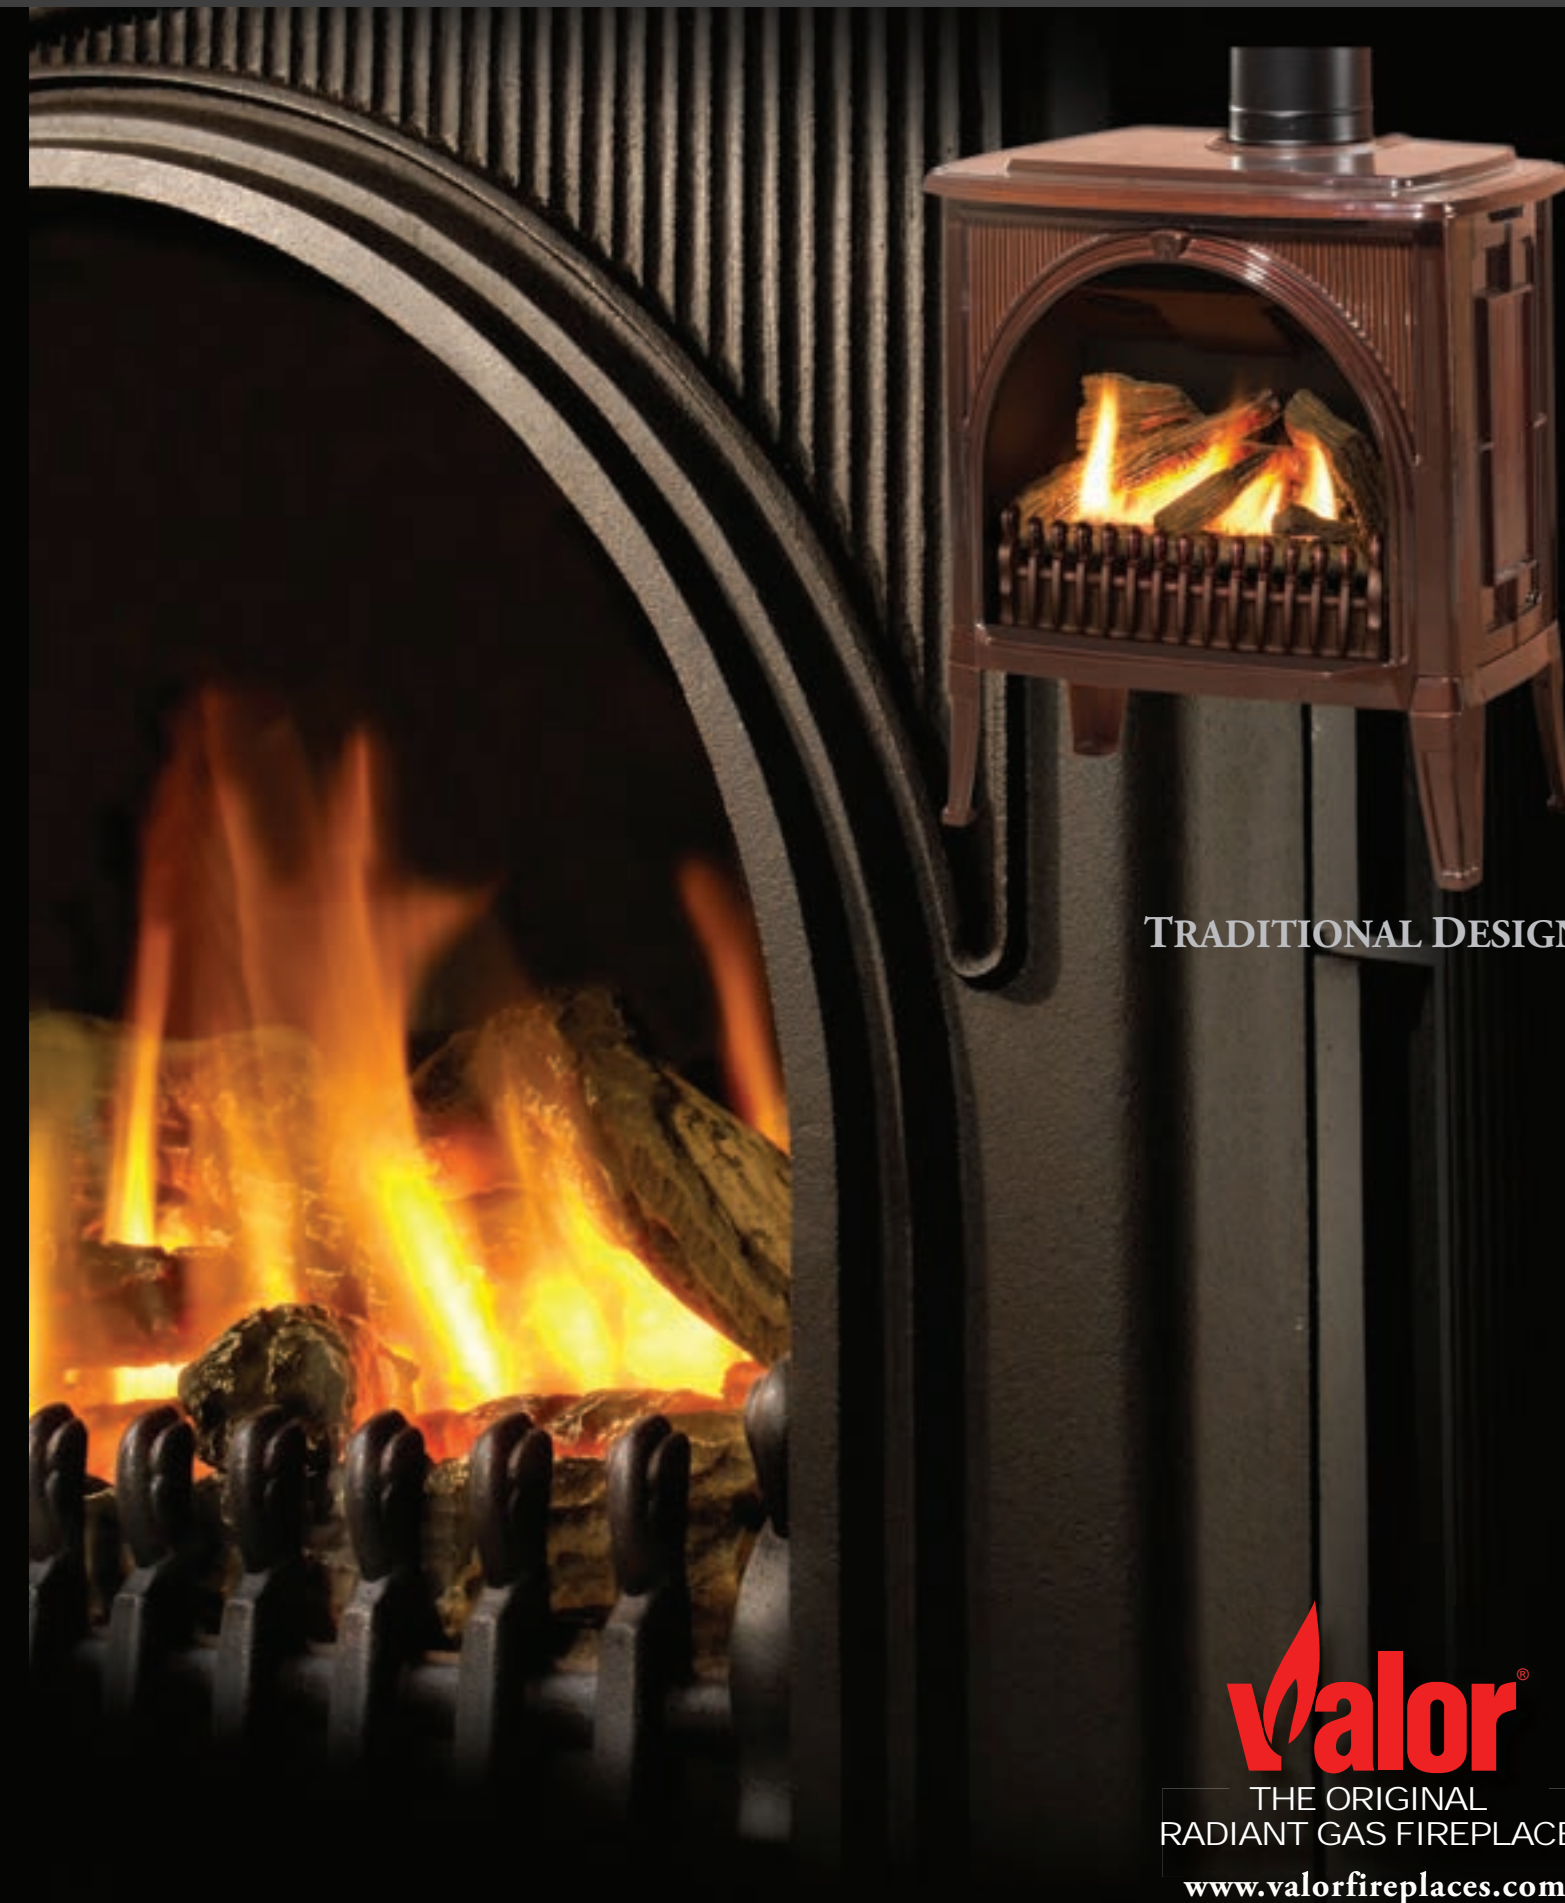

CONTEMPORARY DESIGN

valor MADRONA FREESTANDING SERIES™

TRADITIONAL DESIGN

valor
THE ORIGINAL
RADIANT GAS FIREPLACE™
www.valorfireplaces.com

valor
THE ORIGINAL
RADIANT GAS FIREPLACE™
www.valorfireplaces.com