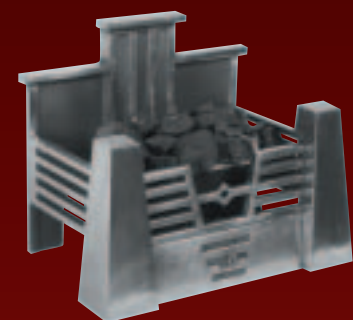

## Firegrates - Coal Burner

Many of our firegrates can be combined with our coal effect natural gas or propane burner. This burner is 30,000 BTU's, and provides a very realistic coal burning flame effect. Minimum of 6" round flue required. Two sizes are available: W-14" x D-6 1/4" and W-12" x D-6 1/4". Optional Acumen modulating remote available.

**Valencia without Back**  
W-21" x D-16" x H-8"

**Chapel**  
W-17" x D-11" x H-8"

**Furlong**  
W-17" x D-12" x H-14"

**Valencia with Back**  
W-18 $\frac{1}{2}$ " x D-13" x H-19"

**Victorian Small**  
W-20 $\frac{1}{4}$ " x D-12" x H-20"

**Zen Neon**  
W-23" x D-18" x H-7 $\frac{1}{2}$ "

**Isis**  
W-18 $\frac{3}{4}$ " x D-12 $\frac{1}{2}$ " x H-15"

**Modern without Back**  
W-18 $\frac{1}{4}$ " x D-12" x H-8 $\frac{1}{4}$ "

We often forget the role that the grate plays in the decoration of the hearth, as frequently the addition of an attractive firegrate is the easiest way to dress a plain looking fireplace. This varied selection of traditional and contemporary firegrates is unsurpassed in the industry. We have combined supreme craftsmanship, quality materials, and elegant designs that will offer you something more than just a set of logs in your fireplace. All of our grates can be used for wood and coal burning and many can accommodate our coal effect gas burner.