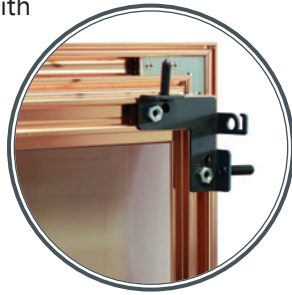

## THE HUNTINGTON

Brushed Brass  
4-Sided Frame w/ Draft Assembly

**The Huntington** slim and sleek rectangular frame is well suited for smooth facias such as marble, tile & granite, creating a perfect minimalist accent.

## THE STOCKTON

**The Stockton** smooth radius frame establishes an understated elegance; simple design details create a quiet and subtle accent for any decor.

Brite Copper  
4-Sided Frame w/ No Draft Assembly

## MOUNTING

The 3-way mounting bracket is an **"all-in-one"** kit that allows for installation with the following systems.

- 1). Pressure Screws
- 2). Lintel Clamps
- 3). Strap Brackets