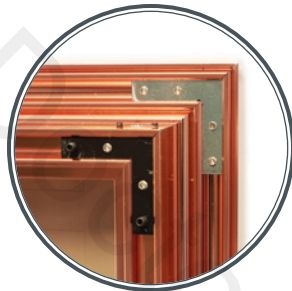

ASSEMBLY

Our unique **dual corner-key assembly** design sets a new standard for strength and durability by creating extremely rigid joints for unparalleled strength.