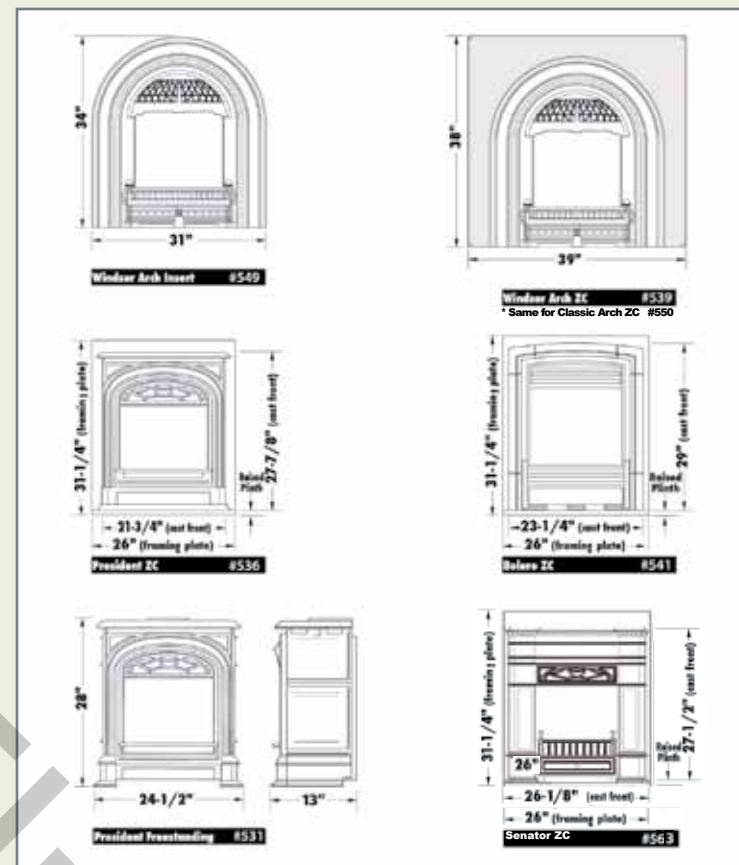

PORTRAIT FRONT DIMENSIONS