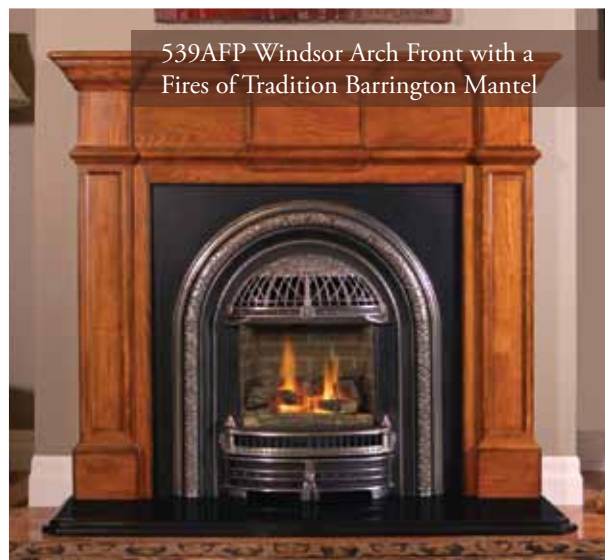

Windsor Arch™

Symbolizing timeless elegance, the Windsor Arch is the pinnacle of traditional design. Favored among top interior designers and distinguished architects alike, the Windsor Arch's hand-crafted, detailed design is sure to stand the test of time.

>Design Objective: Capture and accurately portray the Victorian Era, collaborating traditional design and energy efficient heating technology.

>Outcome: A distinct front that stylizes your living space, and with the help of a truly realistic and radiant flame, becomes a focal point in any room configuration.