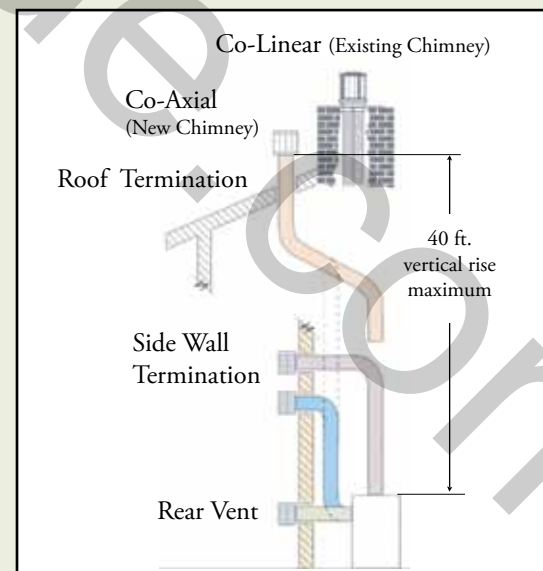

DIRECT VENT OPTIONS

MODEL/FUEL

Model	Fuel	Max. Input BTU/hr	Min. Input BTU/hr	Fuel Bed Options (Coal or Log set)	Fan Option	Ener-Guide Rating**	AFUE**	Max. Output** (w/out fan) BTU/hr
530ILN 530ICN 530IRN	NG	20,500	6,500	Log set	Yes	69%	69.9%	15,250
530ILP 530ICP 530IRP	LPG	19,000	12,500	Log set	Yes	68.3%	69.7%	14,160

** EnerGuide Ratings and Outputs have been determined without a fan/blower, using the CSA P4.1-02 test method
** A.E.U.E. (Annual Fuel Use Efficiency) tested as per 10CFR - 430.23
Certified to ANSI Z21.88 / CSA 2.33 Vented Gas Fireplace Heater Standard
CAN 1-2. 17 Gas Fired Appliances For Use at High Altitude

ABOUT OUR EFFICIENCY RATINGS

At Valor we use recognized Canadian and US government test methods for determining energy efficiency performance. This ensures our products will perform in your home as rated. Beware of misleading "steady state" efficiency claims made by manufacturers using their own "in-house" test methods. For more information visit our website at valorfireplaces.com