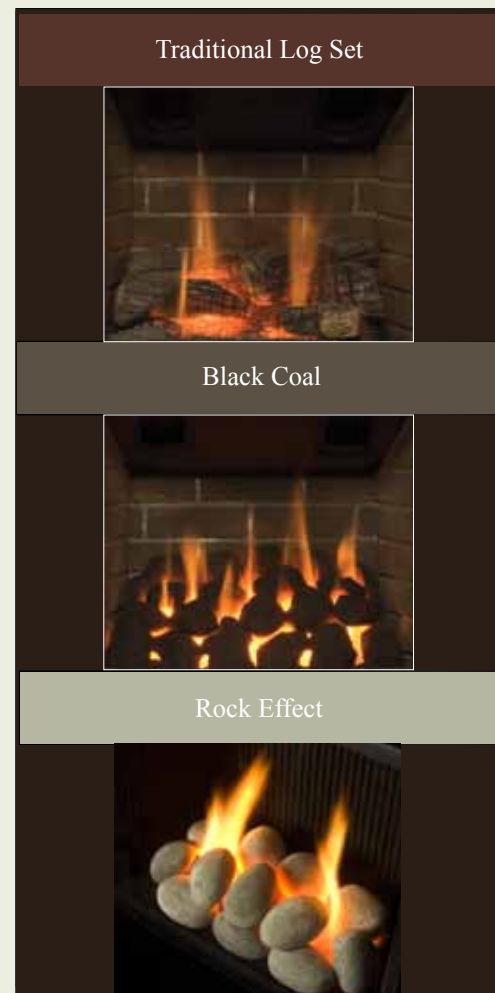

FIRE BED OPTIONS