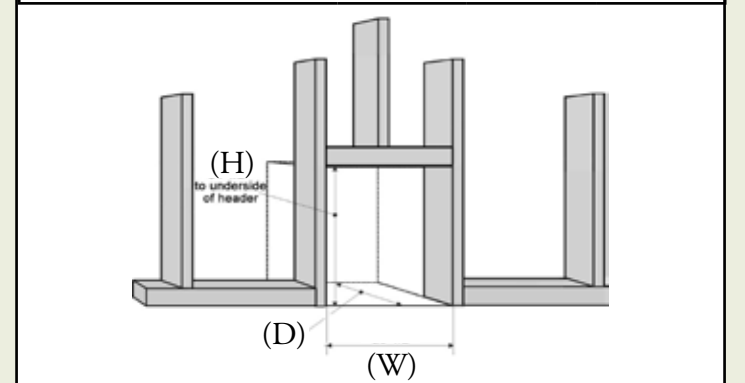

MINIMUM FRAMING DIMENSIONS

Model	(H)eight	(W)idth	(D)epth
President ZC 536	31-1/2"	26-1/2"	11"
Windsor/Classic Arch 539/550	37"	26-1/2"	13"
Bolero 541	31-1/2"	26-1/2"	12"
StoneFire SFMK01	36-1/2"	26-1/2"	11-1/2"
Freestyle SFFK01	34-1/2"	26-1/2"	12-14"*
Senator 563*	38"	26-1/2"	11"

* Minimum 7-1/2" of non-combustible material for wall finish above unit. Dimensions dependant on desired wall finish - ask your local Valor dealer. Dimensions listed above are specifically for rear vent applications. See product manual for complete framing requirements before construction.