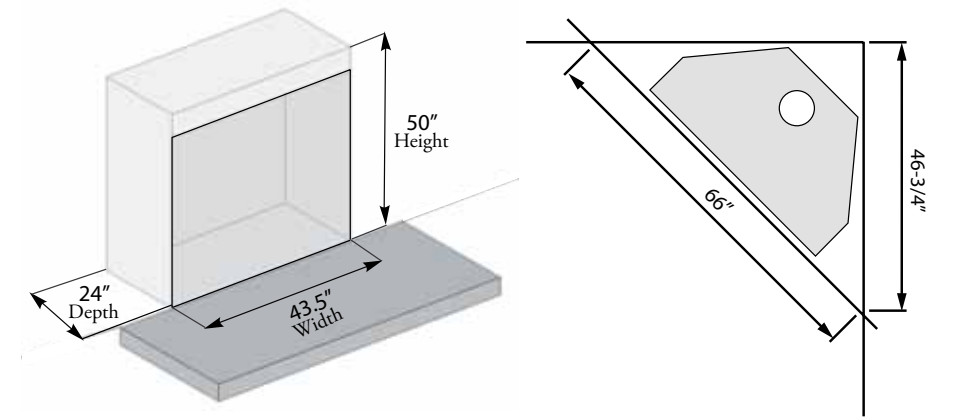

MINIMUM FRAMING DIMENSIONS

FRETS (OPTIONAL)

MINIMUM FRAMING DIMENSIONS