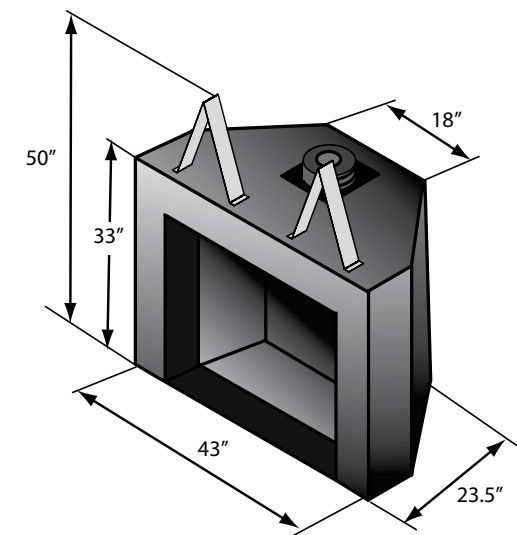

MINIMUM FRAMING DIMENSIONS

FRETS (OPTIONAL)

MINIMUM FRAMING DIMENSIONS

MODEL/FUEL

| Model | Fuel | Max. Input BTU/hr | Min. Input BTU/hr | EnerGuide P4 Rating** | A.E.U.E.** | Max. Output (w/out fan) BTU/hr ** |
|---------|------|-------------------|-------------------|-----------------------|------------|-----------------------------------|
| 1200EAN | NG | 36,000 | 15,000 | 64.4% | 68.0% | 25,530 |
| 1200EAP | LPG | 31,000 | 15,000 | 64.1% | 67.5% | 21,510 |