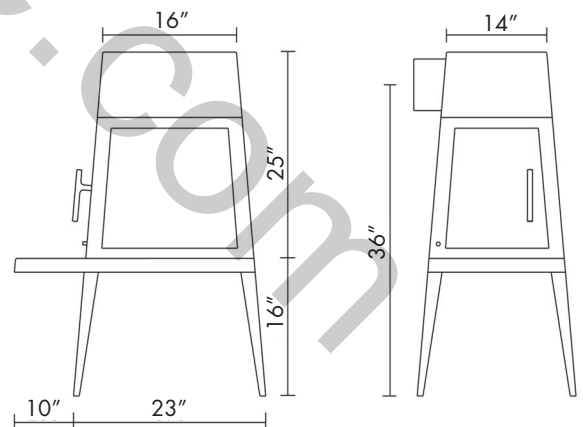

The Shaker wood burning stove/fireplace comes in matte black steel and is available in two versions. The standard model features a short table and measures 41" high, 34" wide, and 21" deep. The Shaker also has an extra-long version with a bench table that measures 6' and can be used for cozy fireside seating. Choice of a left or right side loading door.

Technical Specifications

Material	Steel	
Color	Black	
Optimal heat output	20,000BTU	6kW
Heat output range	10kBTU-23kBTU	3kW-7kW
Heating capacity range	520-1330ft ²	20-50m ²
Flue size	6"	15cm
Venting	Top or Back	
Outside Air—Available opening at back of stove	Height is 19.5"(50cm) at center of 4" diam. opening	
Weight	300-330lb	136-150kg
Firebox: height/width/depth	14/16/12"	35/40/30cm