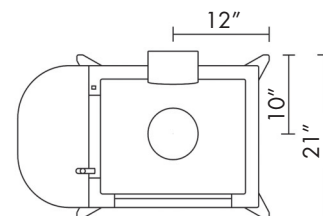

The Shaker wood burning stove/fireplace comes in matte black steel and is available in two versions. The standard model features a short table and measures 41" high, 34" wide, and 21" deep. The Shaker also has an extra-long version with a bench table that measures 6' and can be used for cozy fireside seating. Choice of a left or right side loading door.

Technical Specifications

Material	Steel	
Color	Black	
Optimal heat output	20,000BTU	6kW
Heat output range	10kBTU-23kBTU	3kW-7kW
Heating capacity range	520-1330ft ²	20-50m ²
Flue size	6"	15cm
Venting	Top or Back	
Outside Air—Available opening at back of stove	Height is 19.5"(50cm) at center of 4" diam. opening	
Weight	300-330lb	136-150kg
Firebox: height/width/depth	14/16/12"	35/40/30cm