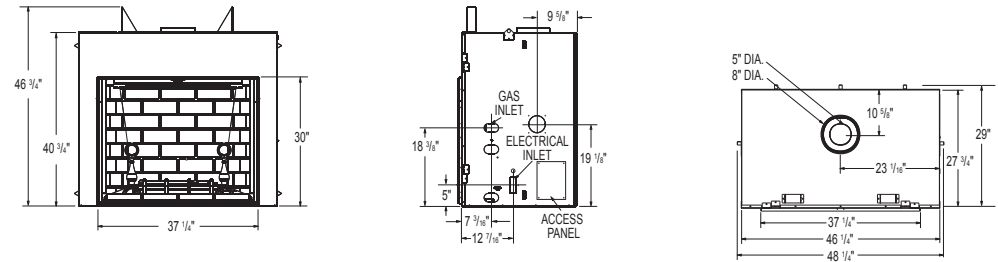

GD80 - The Madison™

Shown on pages 26 & 27

Model	BTU's (Input)		Venting	Height		Front Width		Depth		Glass Type	Glass Size		Glass Area (sq. in.)	Efficiencies			Blower	Mobile Home Certified	Electronic Ignition
	Natural Gas	Propane		Actual	Framing	Actual	Framing	Actual	Framing		Height	Width		EnerGuide	AFUE	Steady State			
GD80	43,000	43,000	Top	46 3/4"	47"	48 1/4"	48 3/4"	29"	29 1/4"	Ceramic	30"	37"	1110	51.4%	-	78%	Standard	Yes	Yes

Certified under Canadian and American National standards: CSA 2.22, ANSI Z21.50 for vented gas fireplaces.