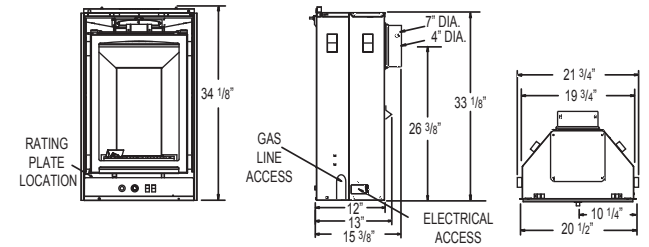

GD19 - The Vittoria™

Shown on pages 4 & 5

Model	BTU's (Input)		Venting	Height		Front Width		Depth		Glass Type	Glass Size		Glass Area (sq. in.)	Efficiencies			Blower	Mobile Home Certified	Electronic Ignition
	Natural Gas	Propane		Actual	Framing	Actual	Framing	Actual	Framing		Height	Width		EnerGuide	AFUE	Steady State			
GD19	11,500	11,000	Top/Rear	34 1/8"	34 3/8"	20 1/2"	22 1/4"	13"	13 1/4"	Ceramic	24"	16 5/8"	399	55.9%	-	75%	Optional	Yes	Yes

Certified under Canadian and American National standards: CSA 2.22, ANSI Z21.50 for vented gas fireplaces. This product has a design registration. Wolf Steel Ltd ©