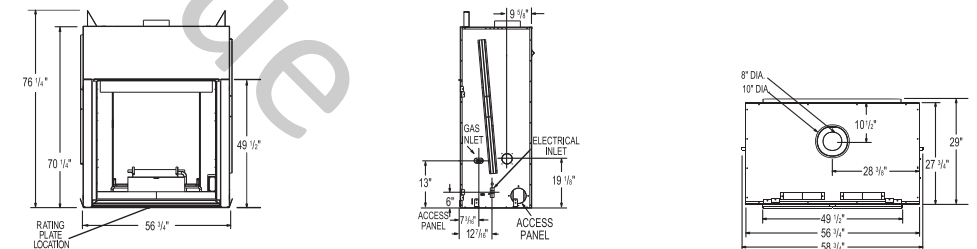

BGD90 - The Dream™

Shown on pages 30 & 31

Model	BTU's (Input)		Venting	Height		Front Width		Depth		Glass Type	Glass Size		Glass Area (sq. in.)	Efficiencies			Blower	Mobile Home Certified	Electronic Ignition
	Natural Gas	Propane		Actual	Framing	Actual	Framing	Actual	Framing		Height	Width		EnerGuide	AFUE	Steady State			
BGD90	50,000	50,000	Top	76 1/4"	76 1/2"	58 3/4"	59 1/4"	29"	29 1/2"	Tempered	49 1/2"	49 1/2"	2450	63%	54%	63%	Optional	Yes	No

Certified under Canadian and American National standards: CSA 2.22, ANSI Z21.50 for vented gas fireplaces.

Figures may vary with individual conditions such as floor plan layout, insulation value/heat loss of the house and geographical location. Measurements to be used as a guide only. Consult your owner's manual for complete and up-to-date installation instructions and proper clearances to combustible materials.