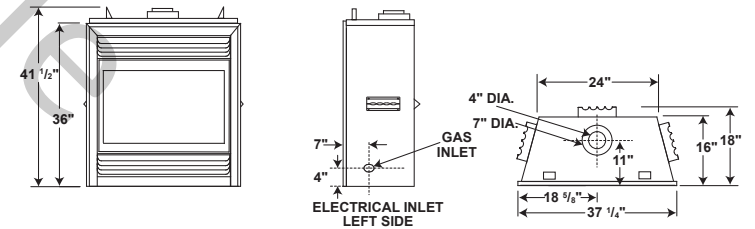

Model	BTU's (Input)		Venting	Height		Front Width		Depth		Glass Type	Glass Size		Glass Area (sq. in.)	Efficiencies			Blower	Mobile Home Certified	Electronic Ignition
	Natural Gas	Propane		Actual	Framing	Actual	Framing	Actual	Framing		Height	Width		EnerGuide	AFUE	Steady State			
GD70	35,000	33,000	Top	41 1/2"	41 3/4"	37 1/4"	37 3/4"	18"	18 1/4"	Ceramic	23"	31 5/8"	727	53.6%	65%	81%	Standard	Yes	Optional

Certified under Canadian and American National standards: CSA 2.33, ANSI Z21.88 for vented gas fireplace heaters.

Figures may vary with individual conditions such as floor plan layout, insulation value/heat loss of the house and geographical location. Measurements to be used as a guide only. Consult your owner's manual for complete and up-to-date installation instructions and proper clearances to combustible materials.