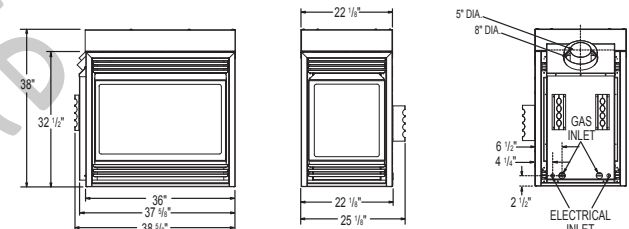

BGD40 - Corner Models

Shown on pages 20 & 21

Model	BTU's (Input)		Venting	Height		Front Width		Depth		Glass Type	Glass Size			Glass Area (sq. in.)	Efficiencies			Blower	Mobile Home Certified
	Natural Gas	Propane		Actual	Framing	Actual	Framing	Actual	Framing		Height	Width (End)	Width (Face)		EnerGuide	AFUE	Steady State		
BGD40 Corner Model	30,000	30,000	45°	38"	38 1/4"	37 5/8"	38 5/8"	25 1/8"	25 1/8"	Tempered	19 3/8"	17 1/8"	31 5/8"	946	66.8%	-	68%	Optional	Yes

Certified under Canadian and American National standards: CSA 2.22, ANSI Z21.50 for vented gas fireplaces.

Figures may vary with individual conditions such as floor plan layout, insulation value/heat loss of the house and geographical location. Measurements to be used as a guide only. Consult your owner's manual for complete and up-to-date installation instructions and proper clearances to combustible materials.