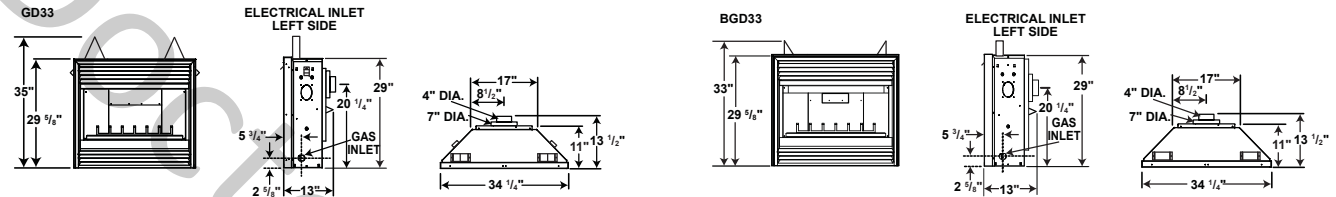

GD33 & BGD33

Shown on pages 6 & 7

Model	BTU's (Input)		Venting	Height		Front Width		Depth		Glass Type	Glass Size		Glass Area (sq. in.)	Efficiencies			Blower	Mobile Home Certified	Electronic Ignition
	Natural Gas	Propane		Actual	Framing	Actual	Framing	Actual	Framing		Height	Width		EnerGuide	AFUE	Steady State			
GD33	22,000	22,000	Rear	35"	35 1/4"	34 1/4"	34 3/4"	13"	13 1/4"	Ceramic	15 5/8"	30 1/8"	470	64.6%	63%	79.4%	Optional	Yes	Optional
BGD33	15,000	15,000	Rear	33"	33 1/4"	34 1/4"	34 3/4"	13"	13 1/4"	Tempered	15 5/8"	30 1/8"	470	59.1%	-	71%	Optional	Yes	Optional

Certified under Canadian and American National standards: CSA 2.22, ANSI Z21.50 for vented gas fireplaces.