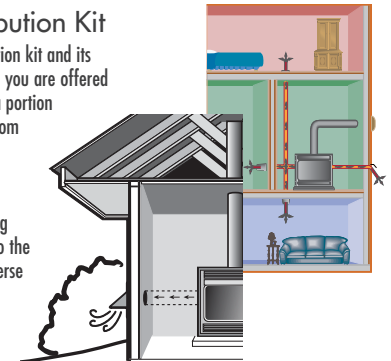

Hot Air Distribution Kit

With the hot air distribution kit and its independent fan control, you are offered a choice of distributing a portion of the heat generated from your fireplace to other rooms, adding to your overall home comfort... or when fireplace heating efficiency is secondary to the ambiance of a fire, disperse it outdoors... ideal for entertaining.