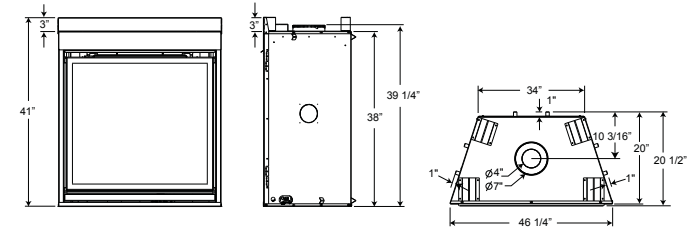

HD46 - High Definition

Shown on pages 16 & 17

Model	BTU's (Input)		Venting	Height		Front Width		Depth		Glass Type	Glass Size		Glass Area (sq. in.)	Efficiencies			Blower	Mobile Home Certified	Electronic Ignition
	Natural Gas	Propane		Actual	Framing	Actual	Framing	Actual	Framing		Height	Width		EnerGuide	AFUE	Steady State			
HD46	30,000	30,000	Top	41"	41 1/4"	46 1/4"	46 3/4"	20 1/2"	20 1/4"	Tempered	28"	42"	1176	65.1%	67.7%	79.2%	Optional	Yes	Yes

Certified under Canadian and American National standards: CSA 2.33, ANSI Z21.88 for vented gas fireplace heaters.