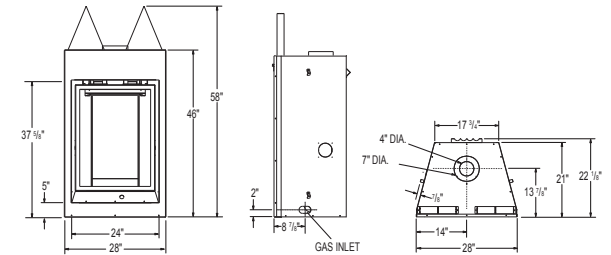

GD82T-PA - The Park Avenue™

Shown on pages 8 & 9

Model	BTU's (Input)		Venting	Height		Front Width		Depth		Glass Type	Glass Size		Glass Area (sq. in.)	Efficiencies			Blower	Mobile Home Certified	Electronic Ignition
	Natural Gas	Propane		Actual	Framing	Actual	Framing	Actual	Framing		Height	Width		EnerGuide	AFUE	Steady State			
GD82T-PA	26,000	26,000	Top	58"	58 1/4"	28"	29"	22 1/8"	22 1/2"	Ceramic	29"	22"	638	54.4%	56%	62%	Included	Yes	No

Certified under Canadian and American National standards: CSA 2.33, ANSI Z21.88 for vented gas fireplace heaters.