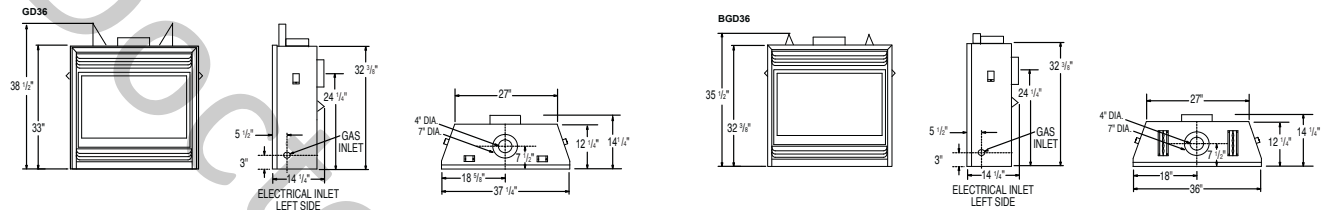

GD36 & BGD36 - 36" Fireplaces

Shown on pages 10 & 11

Model	BTU's (Input)		Venting	Height		Front Width		Depth		Glass Type	Glass Size		Glass Area (sq. in.)	Efficiencies			Blower	Mobile Home Certified	Electronic Ignition
	Natural Gas	Propane		Actual	Framing	Actual	Framing	Actual	Framing		Height	Width		EnerGuide	AFUE	Steady State			
GD36	26,000	26,000	Top/Rear	38 1/2"	38 3/4"	37 1/4"	37 3/4"	14 1/4"	14 1/2"	Ceramic	19 3/8"	31 5/8"	613	66.4%	65%	86%	Optional	Yes	Optional
BGD36	18,000	17,000	Top/Rear	35 1/2"	35 3/4"	36"	36 1/2"	14 1/4"	14 1/2"	Tempered	19 3/8"	31 5/8"	613	59.4%	53%	59%	Optional	Yes	Optional

Certified under Canadian and American National standards: CSA 2.33, ANSI Z21.88 for vented gas fireplace heaters.

BGD36CF - Clean Face 36" Fireplaces

Shown on pages 12 & 13