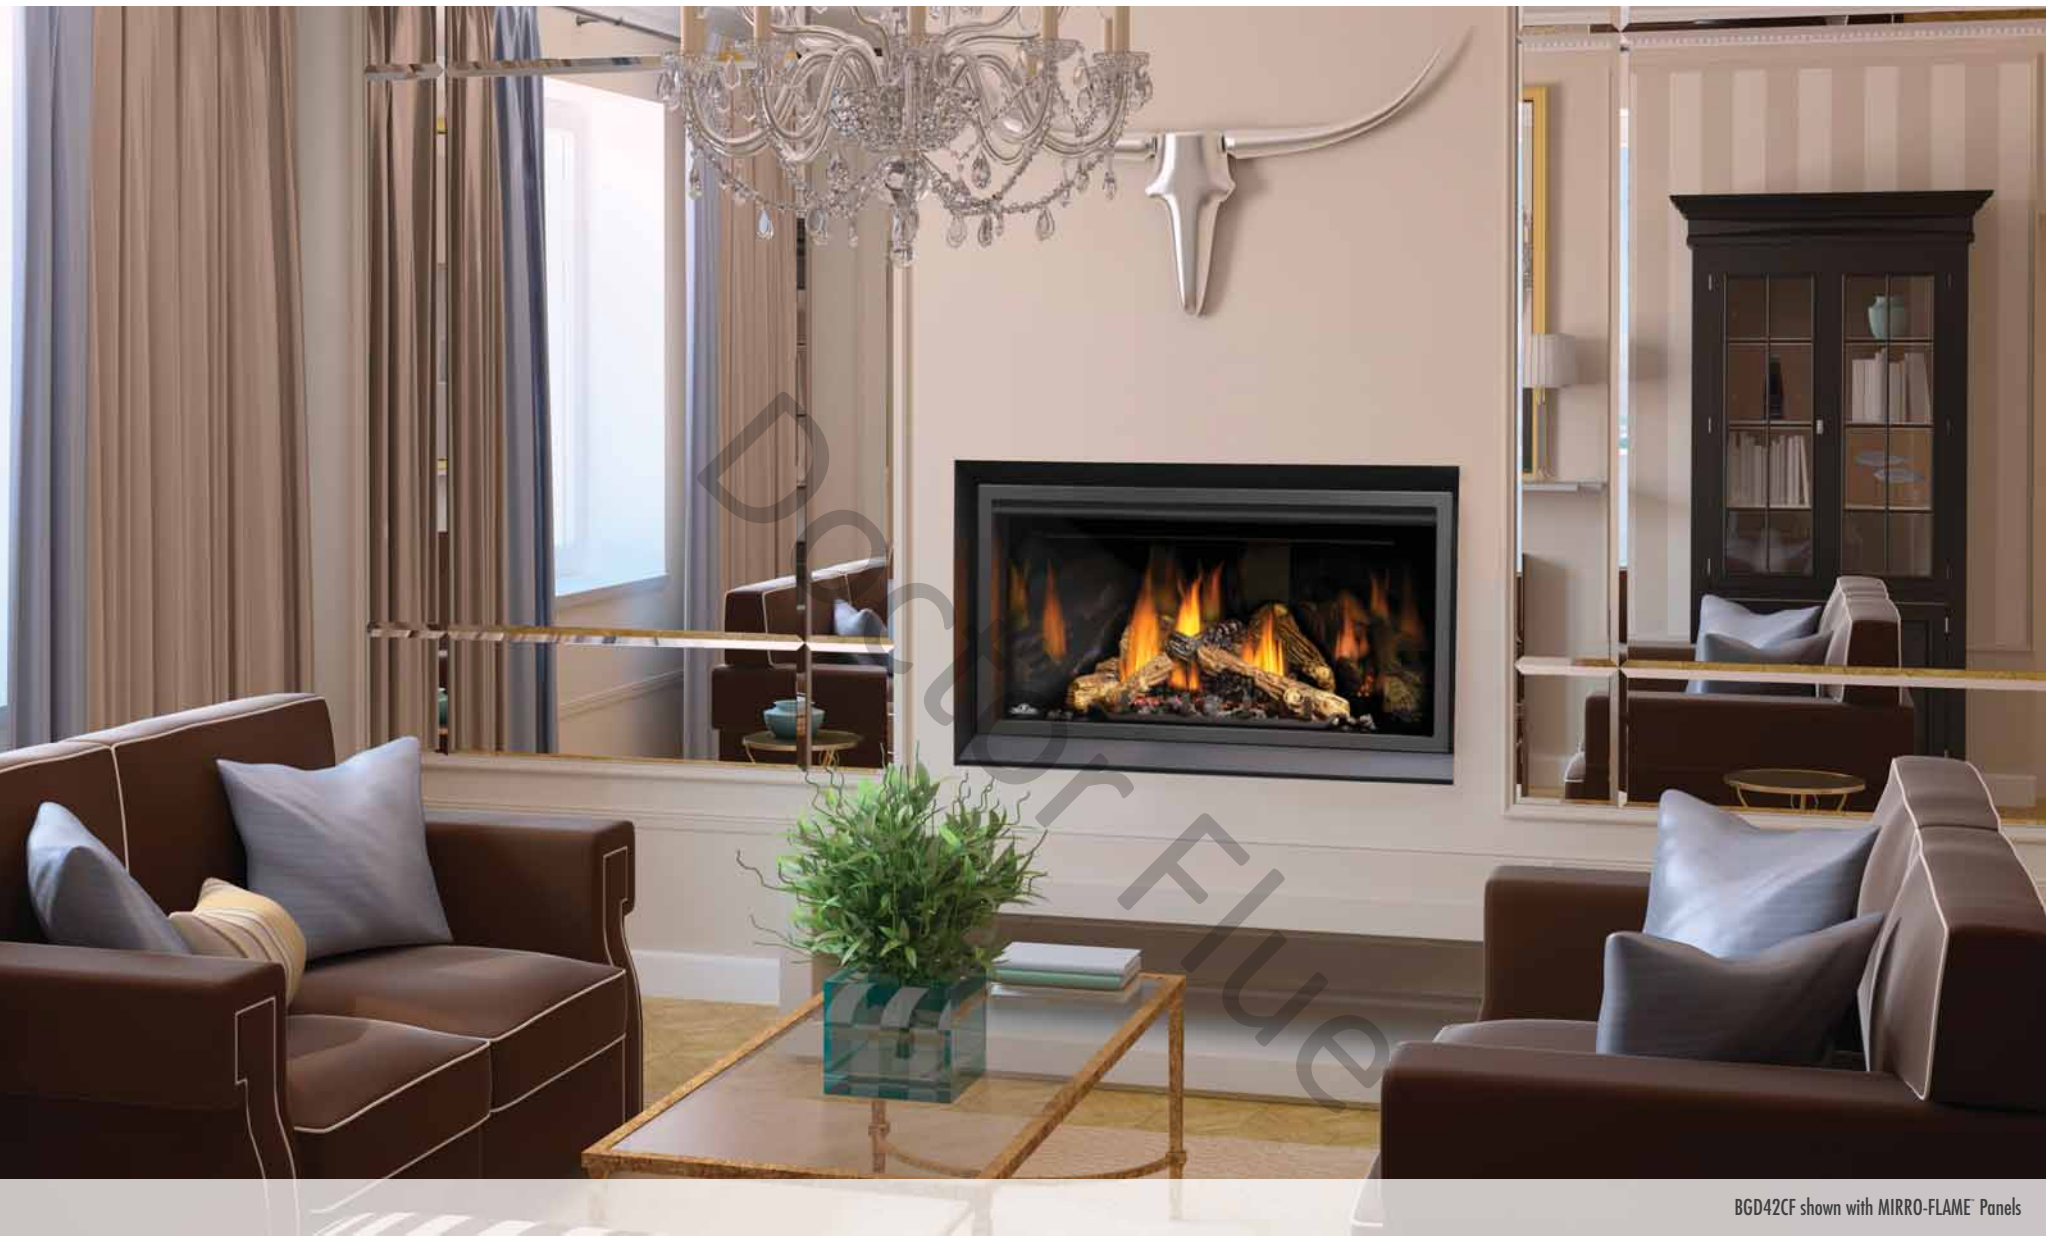

BGD42CF shown with MIRRO-FLAME® Panels