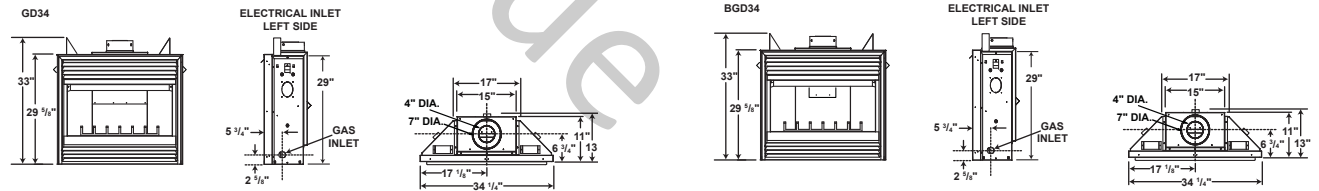

GD34 & BGD34

Shown on pages 6 & 7

Model	BTU's (Input)		Venting	Height		Front Width		Depth		Glass Type	Glass Size		Glass Area (sq. in.)	Efficiencies			Blower	Mobile Home Certified	Electronic Ignition
	Natural Gas	Propane		Actual	Framing	Actual	Framing	Actual	Framing		Height	Width		EnerGuide	AFUE	Steady State			
GD34	22,000	22,000	Top	33"	33 1/4"	34 1/4"	34 3/4"	13"	13 1/4"	Ceramic	15 5/8"	30 1/8"	470	54%	-	81.3%	Optional	Yes	Optional
BGD34	15,000	15,000	Top	33"	33 1/4"	34 1/4"	34 3/4"	13"	13 1/4"	Tempered	15 5/8"	30 1/8"	470	53.6%	-	78%	Optional	Yes	Optional

Certified under Canadian and American National standards: CSA 2.22, ANSI Z21.50 for vented gas fireplaces. GD34 requires non-combustible material (see installation manual).

Figures may vary with individual conditions such as floor plan layout, insulation value/heat loss of the house and geographical location. Measurements to be used as a guide only. Consult your owner's manual for complete and up-to-date installation instructions and proper clearances to combustible materials.