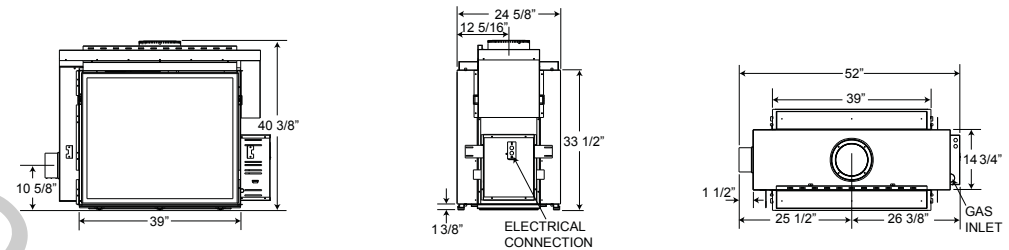

HD81 - See Thru

Shown on pages 28 & 29

Model	BTU's (Input)		Venting	Height		Front Width		Depth		Glass Type	Glass Size		Glass Area (sq. in.)	Efficiencies			Blower	Mobile Home Certified	Electronic Ignition
	Natural Gas	Propane		Actual	Framing	Actual	Framing	Actual	Framing		Height	Width		EnerGuide	AFUE	Steady State			
HD81	60,000	50,000	Top	40 3/8"	49 1/4"	52"	54 3/4"	24 5/8"	23 5/8"	Ceramic	30 3/4"	36 3/4"	2260	65%	68%	67%	Optional	Yes	Yes

Certified under Canadian and American National standards: CSA 2.33, ANSI Z21.88 for vented gas fireplace heaters.