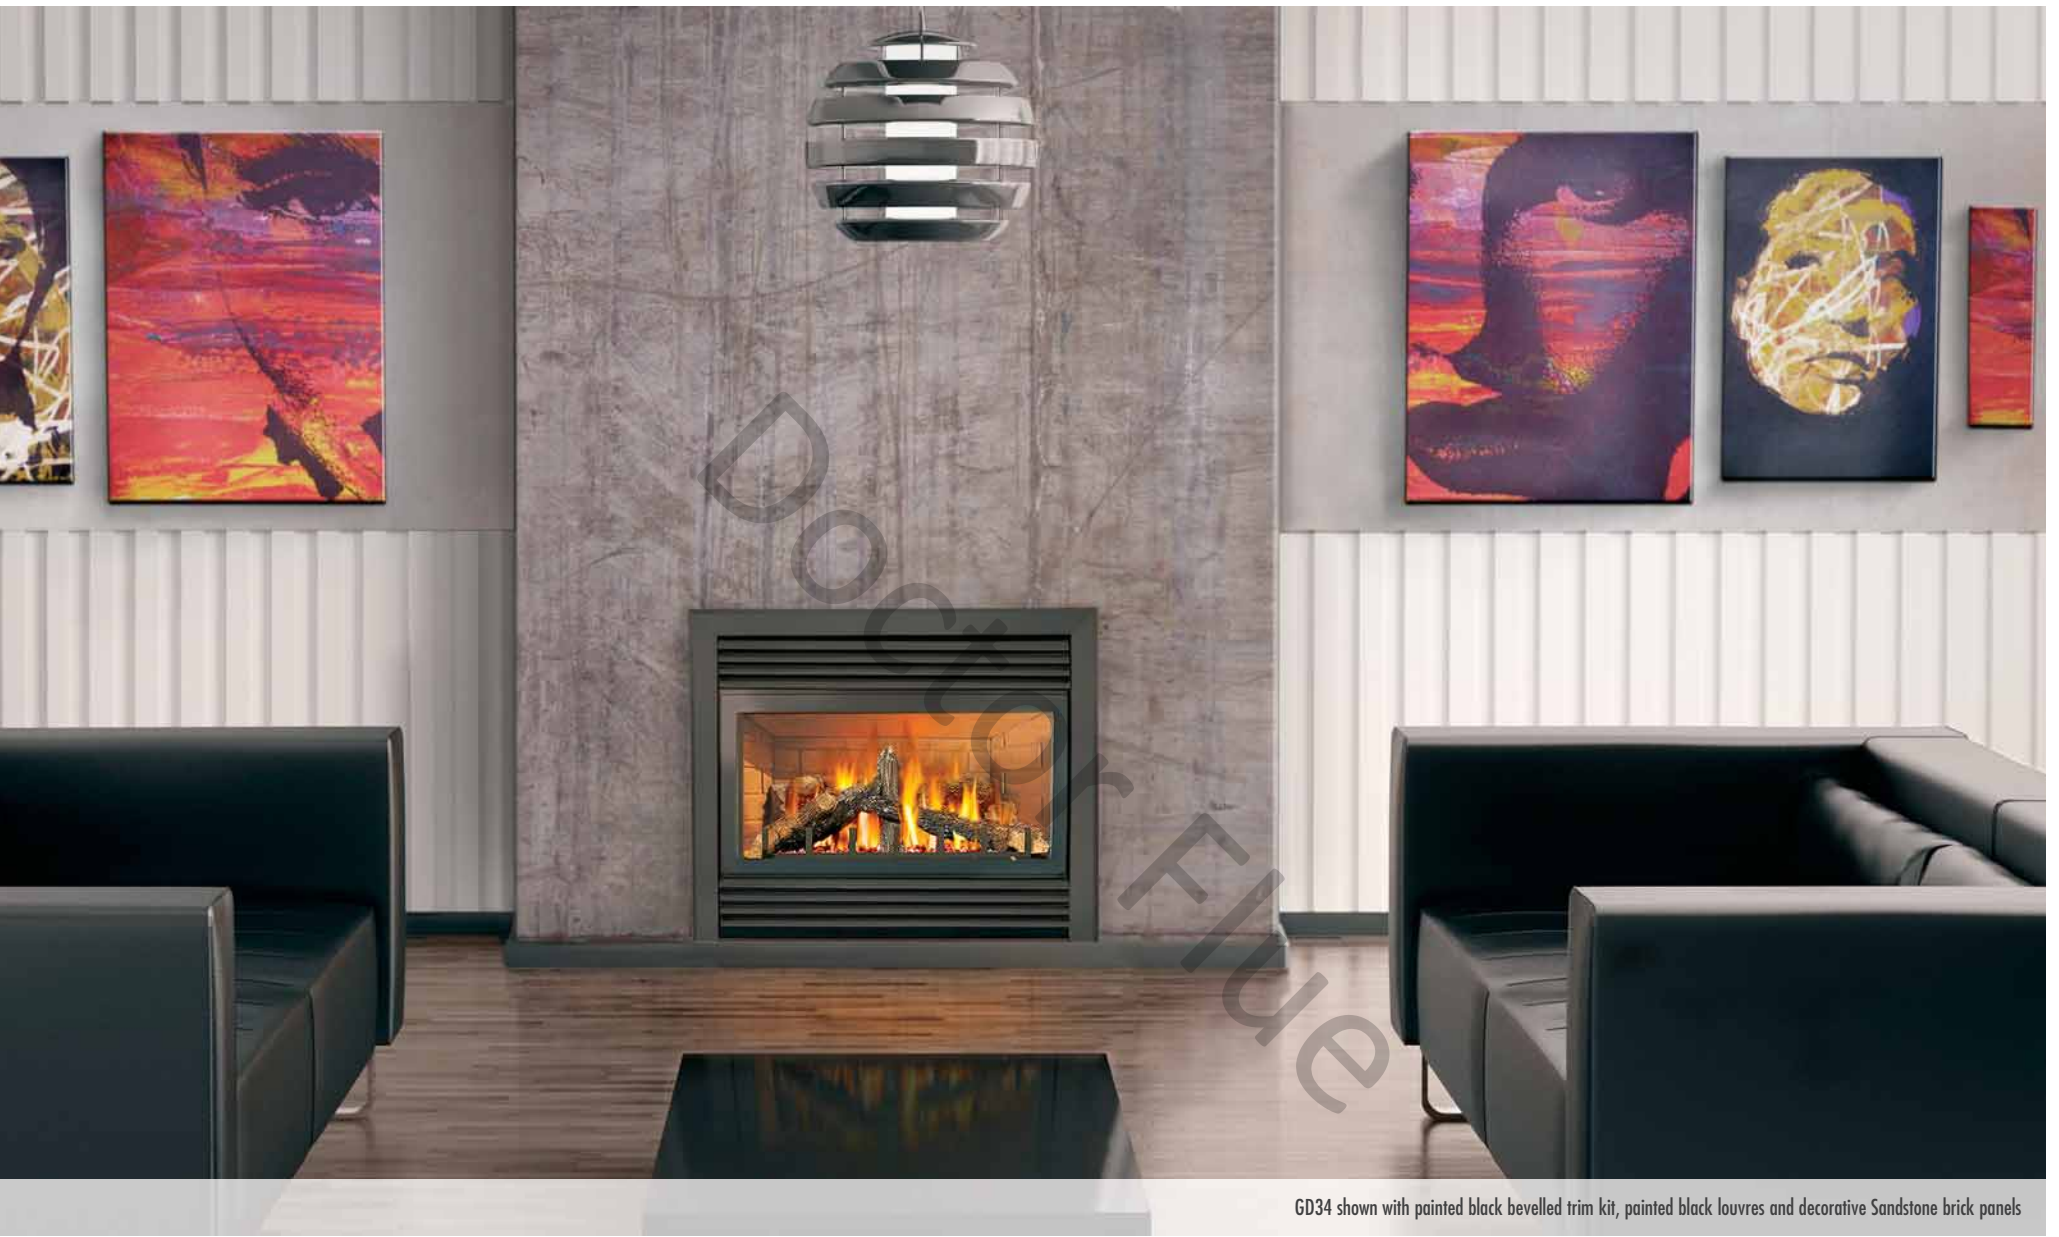

GD34 shown with painted black bevelled trim kit, painted black louvres and decorative Sandstone brick panels