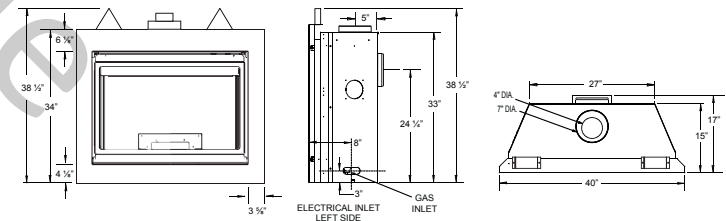

Model	BTU's (Input)		Venting	Height		Front Width		Depth		Glass Type	Glass Size		Glass Area (sq. in.)	Efficiencies			Blower	Mobile Home Certified	Electronic Ignition
	Natural Gas	Propane		Actual	Framing	Actual	Framing	Actual	Framing		Height	Width		EnerGuide	AFUE	Steady State			
BGD36CF	17,000	17,000	Top/Rear	38 1/2"	38 3/4"	40"	40 1/2"	17"	17 1/4"	Tempered	19"	31 1/4"	594	59.4%	53%	64%	Optional	Yes	Optional

Certified under Canadian and American National standards: CSA 2.22, ANSI Z21.50 for vented gas fireplaces.

Figures may vary with individual conditions such as floor plan layout, insulation value/heat loss of the house and geographical location. Measurements to be used as a guide only. Consult your owner's manual for complete and up-to-date installation instructions and proper clearances to combustible materials.