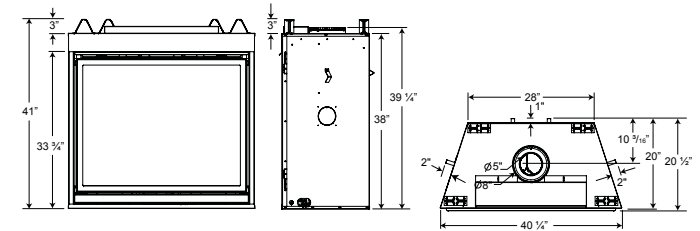

HDX40 - Deluxe High Definition

Shown on pages 18 & 19

Model	BTU's (Input)		Venting	Height		Front Width		Depth		Glass Type	Glass Size		Glass Area (sq. in.)	Efficiencies			Blower	Mobile Home Certified	Electronic Ignition
	Natural Gas	Propane		Actual	Framing	Actual	Framing	Actual	Framing		Height	Width		EnerGuide	AFUE	Steady State			
HDX40	40,000	36,000	Top	41"	41 1/4"	40 1/4"	40 3/4"	20 1/2"	20 1/4"	Ceramic	28"	36"	1008	56.6%	59.5%	61.5%	Optional	Yes	Yes

Certified under Canadian and American National standards: CSA 2.33, ANSI Z21.88 for vented gas fireplace heaters.