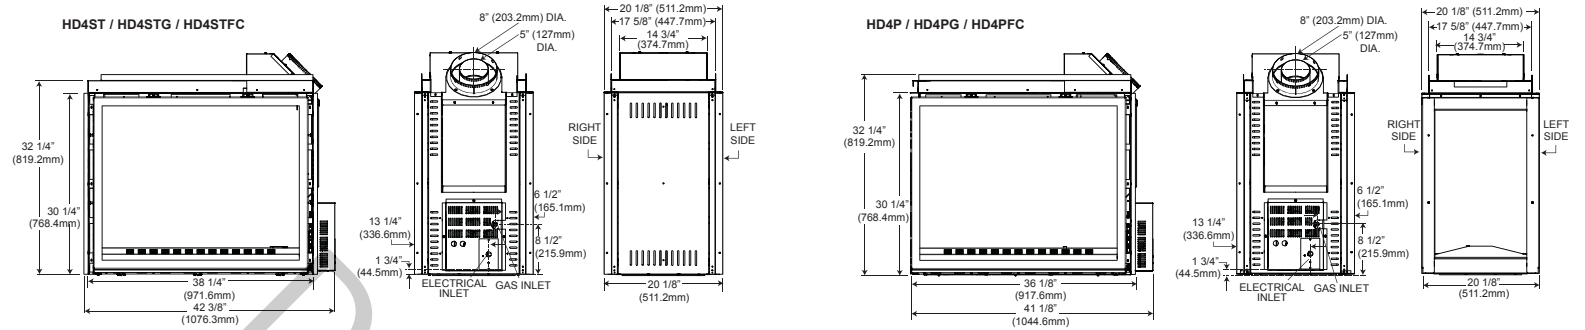

HD4 - Multi-View Series

Shown on pages 22 & 23

Model	BTU's (Input)		Venting	Height		Front Width		Depth		Glass Type	Glass Size				Glass Area (sq. in.)	Efficiencies			Blower	Mobile Home Certified
	Natural Gas	Propane		Actual	Framing	Actual	Framing	Actual	Framing		Height (End)	Height (Face)	Width (End)	Width (Face)		EnerGuide	AFUE	Steady State		
HD4ST	30,000	30,000	Top/Rear	32 1/4"	42 1/2"	38 1/4"	40 3/4"	20 1/8"	17 5/8"	Tempered	N/A	28 1/2"	N/A	35 1/2"	2024	67.9%	66.98%	69.3%	No	Yes
HD4STG	30,000	30,000	Top/Rear	32 1/4"	42 1/2"	38 1/4"	40 3/4"	20 1/8"	17 5/8"	Tempered	N/A	28 1/2"	N/A	35 1/2"	2024	67.9%	66.98%	69.3%	No	Yes
HD4P	30,000	30,000	Top/Rear	32 1/4"	42 1/2"	37 3/8"	38 3/8"	20 1/8"	17 5/8"	Tempered	27 1/8"	28 1/2"	17"	35 1/2"	2485	67.9%	66.98%	69.3%	No	Yes
HD4PG	30,000	30,000	Top/Rear	32 1/4"	42 1/2"	37 3/8"	38 3/8"	20 1/8"	17 5/8"	Tempered	27 1/8"	28 1/2"	17"	35 1/2"	2485	67.9%	66.98%	69.3%	No	Yes
HD4STFC	30,000	30,000	Top/Rear	32 1/4"	42 1/2"	38 1/4"	40 3/4"	20 1/8"	17 5/8"	Tempered	N/A	28 1/2"	N/A	35 1/2"	2024	67.9%	66.98%	69.3%	No	Yes
HD4PFC	30,000	30,000	Top/Rear	32 1/4"	42 1/2"	37 3/8"	38 3/8"	20 1/8"	17 5/8"	Tempered	27 1/8"	28 1/2"	17"	35 1/2"	2485	67.9%	66.98%	69.3%	No	Yes

Certified under Canadian and American National standards: CSA 2.22, ANSI Z21.50 for vented gas fireplaces.

GD70 - The STARfire™

Shown on pages 24 & 25