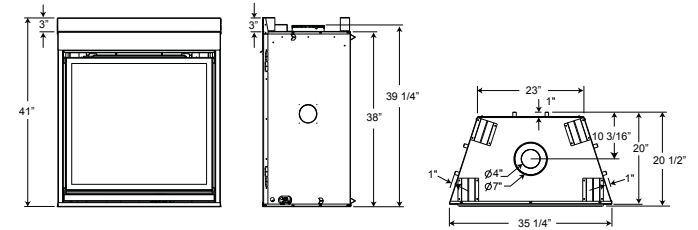

Model	BTU's (Input)		Venting	Height		Front Width		Depth		Glass Type	Glass Size		Glass Area (sq. in.)	Efficiencies			Blower	Mobile Home Certified	Electronic Ignition
	Natural Gas	Propane		Actual	Framing	Actual	Framing	Actual	Framing		Height	Width		EnerGuide	AFUE	Steady State			
HD35	25,000	25,000	Top	41"	41 1/4"	35 1/4"	35 3/4"	20 1/2"	20 1/4"	Tempered	28 1/8"	31 1/4"	879	63.3%	64.4%	82.1%	Optional	Yes	Yes

Certified under Canadian and American National standards: CSA 2.33, ANSI Z21.88 for vented gas fireplace heaters.