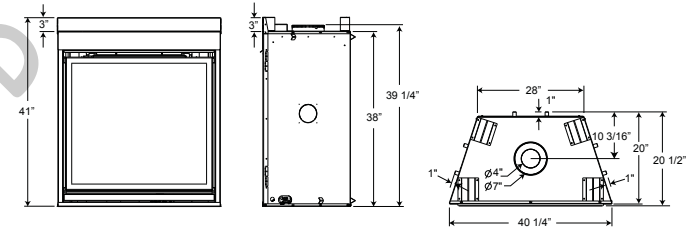

HD40 - High Definition

Shown on pages 16 & 17

Model	BTU's (Input)		Venting	Height		Front Width		Depth		Glass Type	Glass Size		Glass Area (sq. in.)	Efficiencies			Blower	Mobile Home Certified	Electronic Ignition
	Natural Gas	Propane		Actual	Framing	Actual	Framing	Actual	Framing		Height	Width		EnerGuide	AFUE	Steady State			
HD40	27,000	27,000	Top	41"	41 1/4"	40 1/4"	40 3/4"	20 1/2"	20 1/4"	Tempered	28"	36"	1008	64.3%	65.6%	76.3%	Optional	Yes	Yes

Certified under Canadian and American National standards: CSA 2.33, ANSI Z21.88 for vented gas fireplace heaters.

Figures may vary with individual conditions such as floor plan layout, insulation value/heat loss of the house and geographical location. Measurements to be used as a guide only. Consult your owner's manual for complete and up-to-date installation instructions and proper clearances to combustible materials.