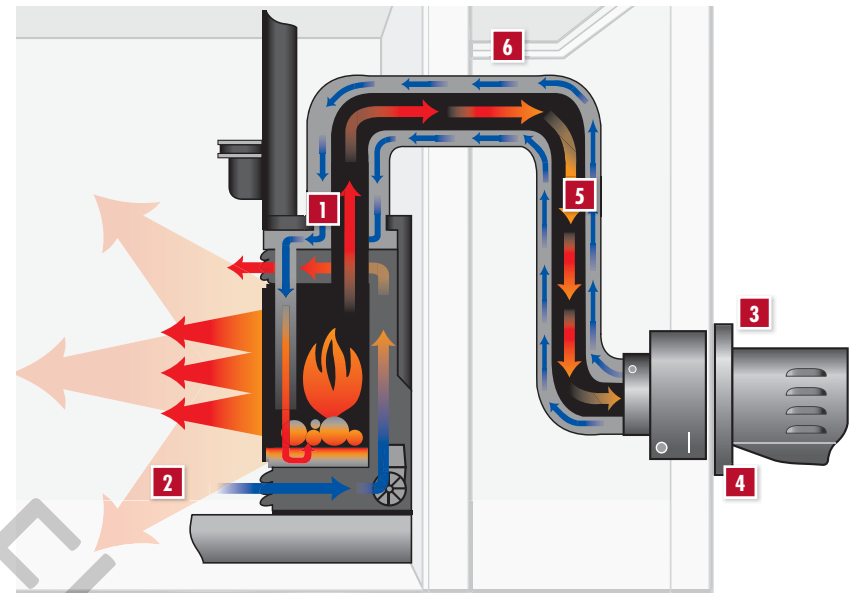

Direct Vent Power Venting System

1. Suitable for exhaust products with various vent diameters
2. Installation friendly maintenance free durable construction
3. Blower mounted outside at terminal with WHISPER QUIET™ operation inside
4. Terminates above or below the fireplace to allow more freedom and versatility for direct vent installations
5. No hoses to terminal
6. Ability to "snake" either up, down or around objects (ie; behind stairways)

Napoleon's power venting system allows more freedom and versatility for direct vent installations. The option of having the termination above or below the fireplace, along with the ability to "snake" either up or down, allows installation when the desired fireplace location is a great distance away from an outside wall. The blower that pulls the burned gases from the fireplace is mounted outside at the terminal which provides WHISPER QUIET™ operation inside the home.

Available for Select Models