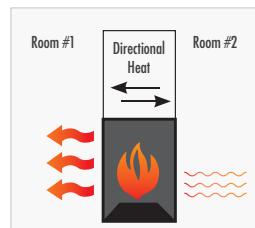

SPLIT ZONE™ Control