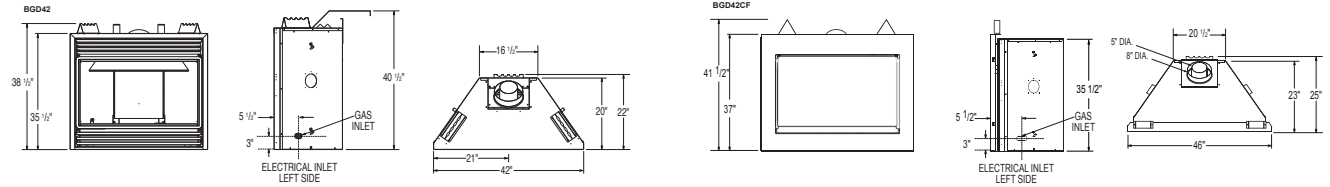

BGD42 & BGD42CF - 42" Fireplaces

Shown on pages 14 & 15

Model	BTU's (Input)		Venting	Height		Front Width		Depth		Glass Type	Glass Size		Glass Area (sq. in.)	Efficiencies			Blower	Mobile Home Certified	Electronic Ignition
	Natural Gas	Propane		Actual	Framing	Actual	Framing	Actual	Framing		Height	Width		EnerGuide	AFUE	Steady State			
BGD42	28,500	24,000	45°	38 1/2"	38 3/4"	42"	42 1/2"	22"	22 1/4"	Tempered	22"	38 5/8"	850	57.6%	-	69%	Optional	Yes	Optional
BGD42CF	24,000	24,000	45°	41 1/2"	41 3/4"	46"	46 1/2"	25"	25 1/4"	Tempered	21 1/4"	37 3/4"	802	54.2%	-	67%	Optional	Yes	Optional

BGD42 Certified under Canadian and American National standards: CSA 2.33, ANSI Z21.88 for vented gas fireplace heaters. BGD42CF Certified under Canadian and American National standards: CSA 2.22, ANSI Z21.50 for vented gas fireplaces.

HD35 - High Definition

Shown on pages 16 & 17