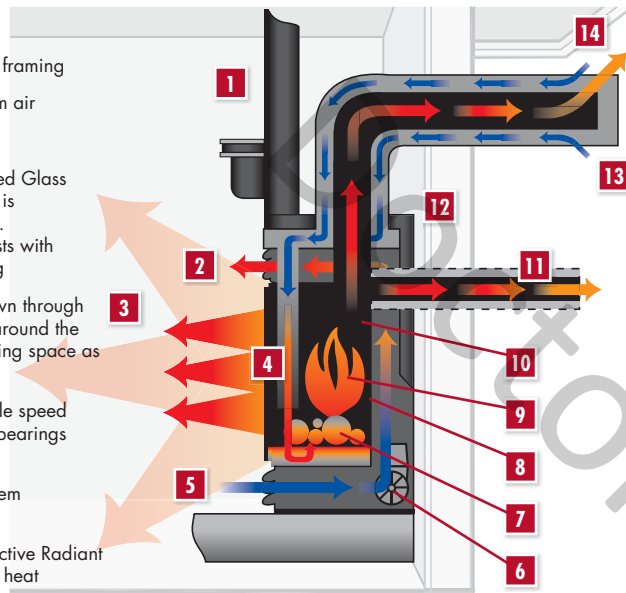

Surrounded with a protective cast aluminum jacket, the precision valves allow for ultimate reliability and 100% SAFE GUARD® gas control system.

Minimum 30% savings on heating costs with Zone Heating

Zone Heating means you are heating the rooms that you use the most with an alternate heat source, like a Napoleon® heater rated gas fireplace. Zone Heating is the obvious solution for families concerned about rising fuel costs.

Outstanding Craftsmanship

Fine details are designed in every aspect of Napoleon® fireplaces... individually handcrafted with pride of excellence to last a lifetime.

Solid Hinged Doors & Safety Screens

Manufactured with heavy gauge steel, the doors are conveniently hinged on most models for easy opening access. Safety screens are available to protect against inadvertent contact with glass, glass and unit temperature can get very hot.

Outstanding Features

of Napoleon's Direct Vent Technology

Direct Vent System

1. Zero clearance to combustible framing
2. Forced convection heated room air
3. Radiant heat
4. High Heat Ceramic or Tempered Glass increases the radiant heat that is dispersed throughout the room. Save up to 30% on energy costs with radiant heat and Zone Heating
5. Cool room air is naturally drawn through the lower opening, circulates around the firebox, and expels into the living space as warm air
6. Optional air circulating variable speed blower with high temperature bearings increases efficient heating
7. Advanced ceramic burner system (selected models)
8. MIRRO-FLAME[®] Porcelain Reflective Radiant Panels further increase radiant heat (optional on most models)
9. Advanced burner technology produces the most realistic flames in the industry
10. Sealed combustion chamber