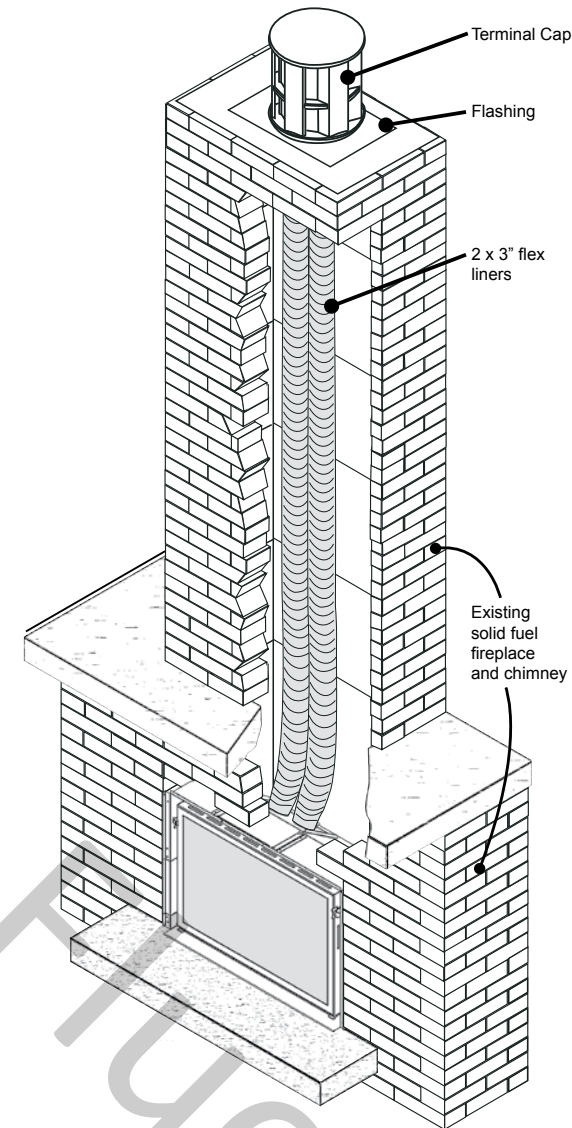

G3.5 DIRECT VENTING

Please Note: The maximum vertical vent run for the Legend G3.5 is 40'. The minimum is 10'.