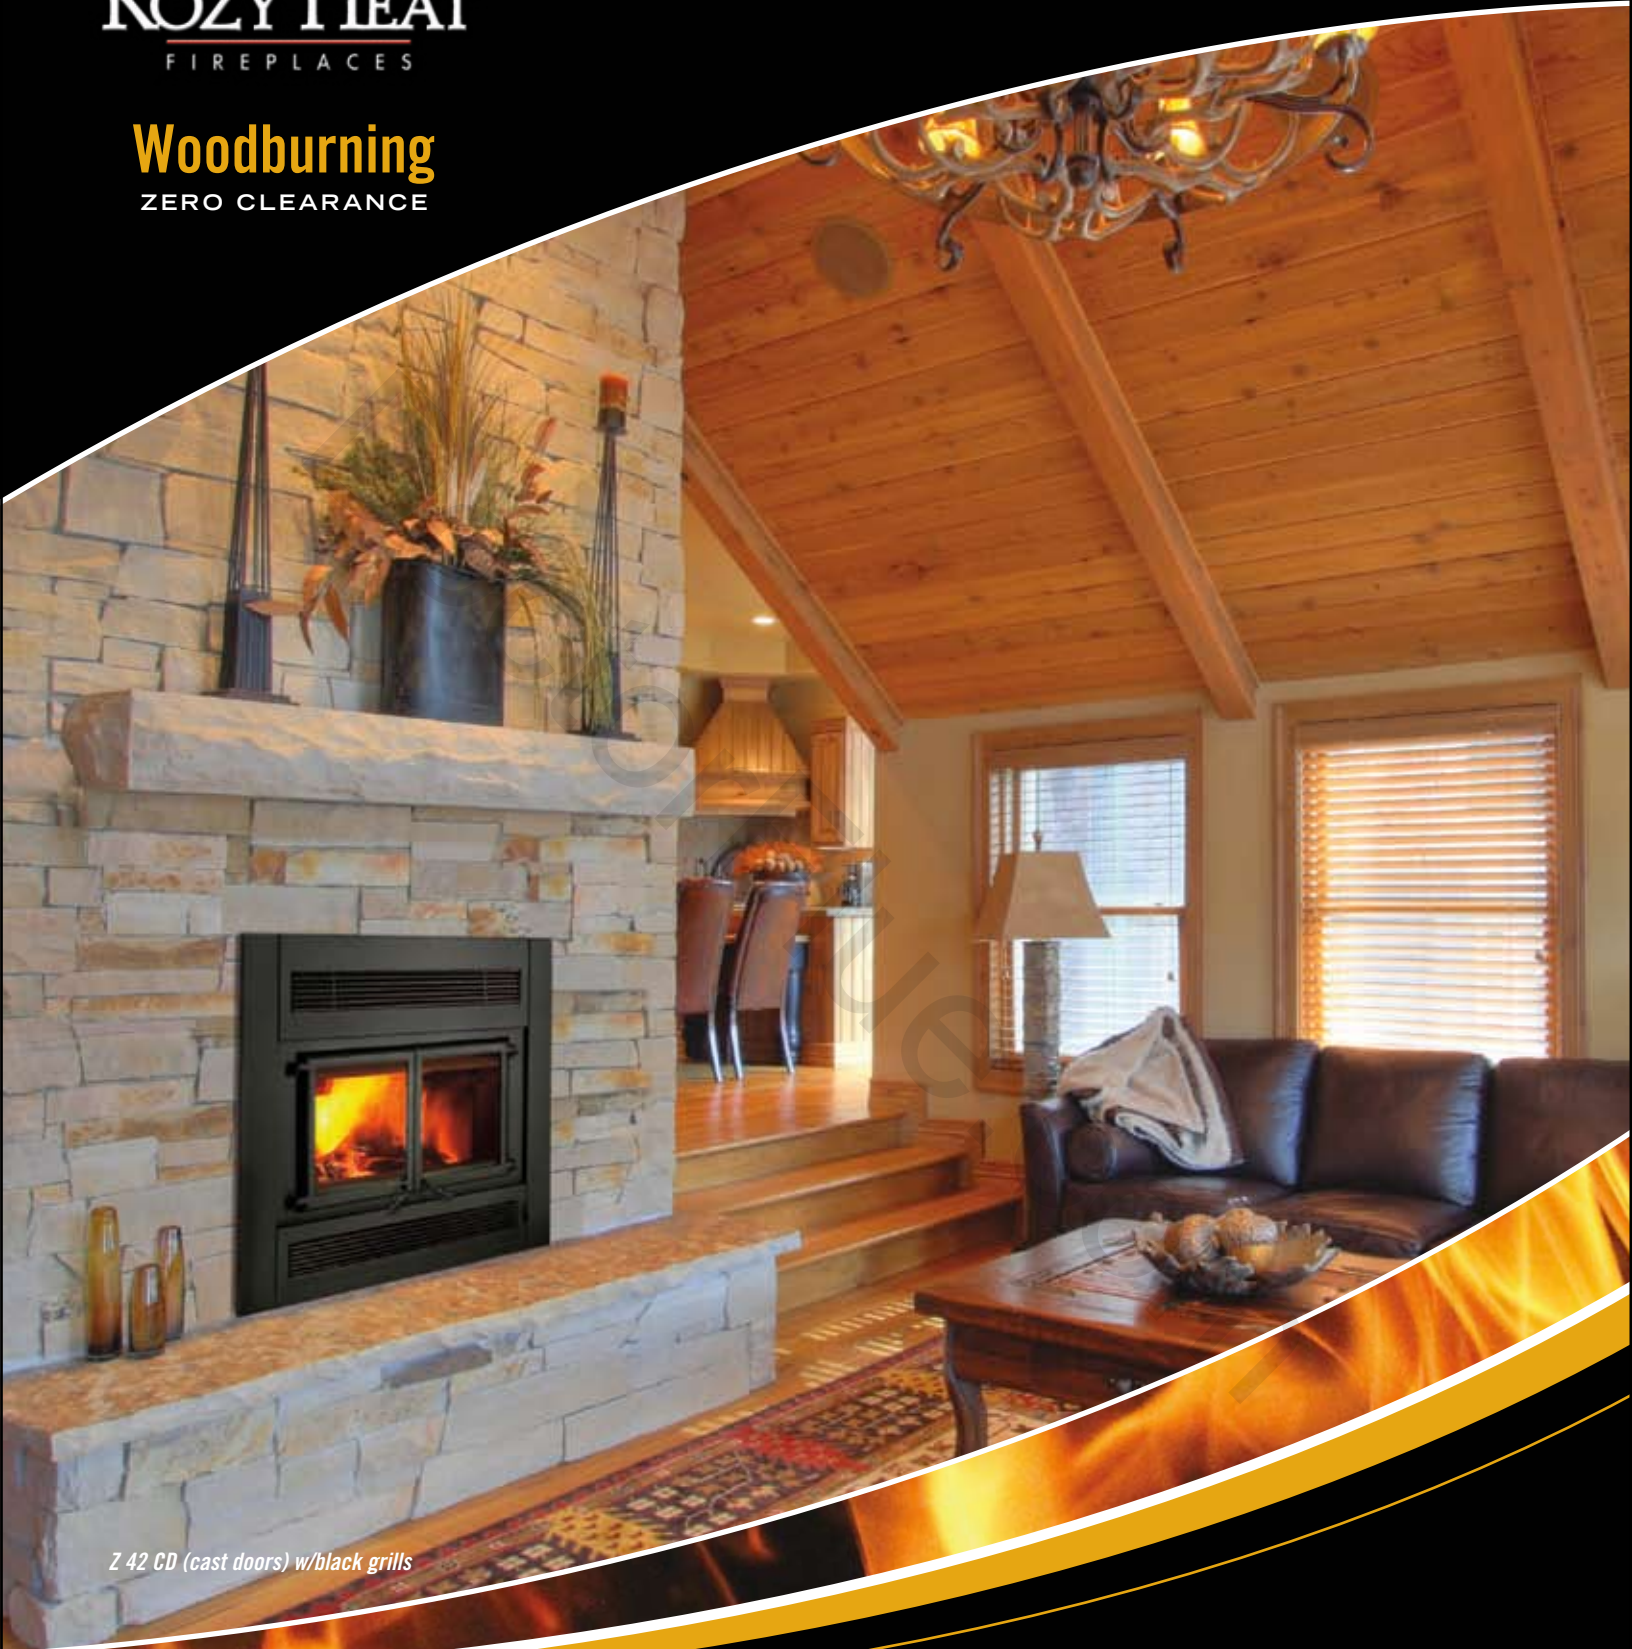

**Woodburning**  
ZERO CLEARANCE

*Z 42 CD (cast doors) w/black grills*

**Z 42 Series**

Z 42 Specifications.....2

**#231 ZC & #241 ZC Series**

#231 ZC & #241 ZC Specifications.....5

Woodburning Accessories.....6