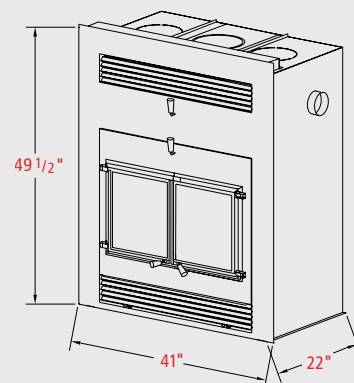

#241 ZC
Weight - 542 lbs.