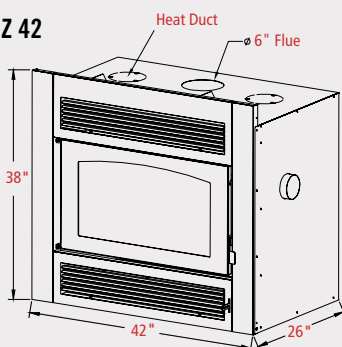

Z 42 & Z 42 CD Specifications

Model	Fuel Option	High	Low	Efficiency
Z 42	Wood	60,000	8,000	77%
Z 42-CD*	Wood	60,000	8,000	77%

*Cast doors

Features

1. Canada P-4 approved
   - EPA/WA Certified/Non-Catalytic (EPA emissions rate 3.34 g/hr.)
   - High quality pyro-ceram glass 15-1/2" x 28" (Z42) 12" x 14" (Z42-CD)
   - Arched glass valance (Z42)
   - Large burning area - fits up to 22" logs
   - Air-seal 10 ga. steel door (Z42)
   - Twin air-seal cast iron doors (Z42-CD)
   - Adapts to 6" Class "A" HT-Type (2,100') all fuel chimney
   - Zero clearance
   - 10 year limited warranty
   - (2) heat duct knock-outs for optional ducting (#970 kit required)
   - Air-wash system (keeps viewing area cleaner)*
2. *Although the air wash system assists in keeping the glass cleaner, regular cleaning and maintenance are required.

Specifications

Height	38"
Width	42"
Depth	26"
Firebox	2.98 cu. ft.
Weight	525 lbs.

Safety

- Tested by Intertek Testing Services (formerly Warnock Hersey) Complies with U.L. 127 - U.L. Standard for Safety, Factory Built Fireplaces (6/98)
- U.L. 127 - 1999/CAN/ULC S610-M98 For US and Canadian Installations
- EPA certified
- Non-catalytic
- Sealed combustion chamber
- Uses 100% outside air for combustion
- High quality pyro-ceram glass

Clearances

Within Enclosure Area:	
Unit to back wall	0"
Unit to side wall	0"
Duct boots to framing	0"
Top stand-off to header	0"

Exposed Area:	
Wallboard to faceplate top edge/sides	0"
Fuel door to an adjacent sidewall	8"
Unit front	36"
Top of fireplace to an 8" mantel	12"
Remote outlet air grill to ceiling	2"
Refer to the mantel projection chart in the installation manual	

Model Z 42