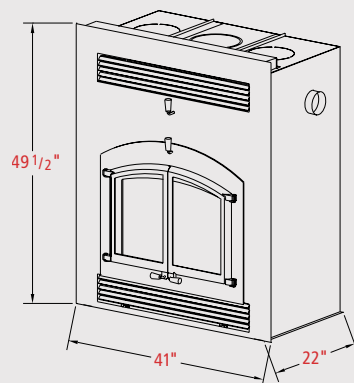

#231 ZC
Weight - 542 lbs.