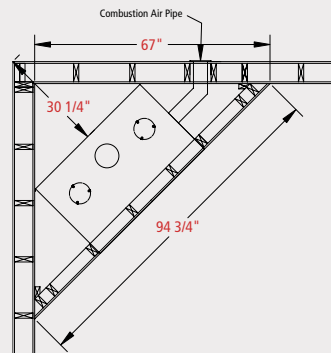

Z 42 & Z 42 CD Specifications

Model	Fuel Option	High	Low	Efficiency
Z 42	Wood	60,000	8,000	77%
Z 42-CD*	Wood	60,000	8,000	77%

*Cast doors

Features

1. Canada P-4 approved
   - EPA/WA Certified/Non-Catalytic (EPA emissions rate 3.34 g/hr.)
   - High quality pyro-ceram glass 15-1/2" x 28" (Z42) 12" x 14" (Z42-CD)
   - Arched glass valance (Z42)
   - Large burning area - fits up to 22" logs
   - Air-seal 10 ga. steel door (Z42)
   - Twin air-seal cast iron doors (Z42-CD)
   - Adapts to 6" Class "A" HT-Type (2,100') all fuel chimney
   - Zero clearance
   - 10 year limited warranty
   - (2) heat duct knock-outs for optional ducting (#970 kit required)
   - Air-wash system (keeps viewing area cleaner)*
2. *Although the air wash system assists in keeping the glass cleaner, regular cleaning and maintenance are required.

Specifications

Height	38"
Width	42"
Depth	26"
Firebox	2.98 cu. ft.
Weight	525 lbs.

Safety

- Tested by Intertek Testing Services (formerly Warnock Hersey) Complies with U.L. 127 - U.L. Standard for Safety, Factory Built Fireplaces (6/98)
- U.L. 127 - 1999/CAN/ULC S610-M98 For US and Canadian Installations
- EPA certified
- Non-catalytic
- Sealed combustion chamber
- Uses 100% outside air for combustion
- High quality pyro-ceram glass

Clearances

Within Enclosure Area:	
Unit to back wall	0"
Unit to side wall	0"
Duct boots to framing	0"
Top stand-off to header	0"

Exposed Area:	
Wallboard to faceplate top edge/sides	0"
Fuel door to an adjacent sidewall	8"
Unit front	36"
Top of fireplace to an 8" mantel	12"
Remote outlet air grill to ceiling	2"
Refer to the mantel projection chart in the installation manual	

Model Z 42