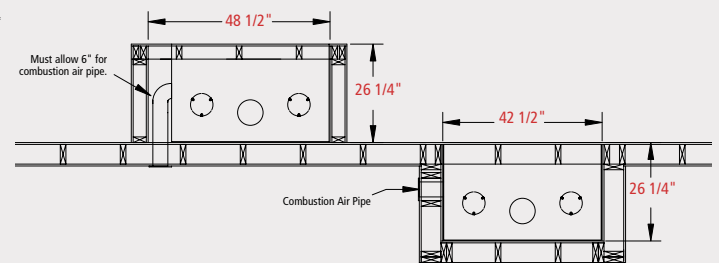

Z 42 & Z 42 CD Specifications

Model	Fuel Option	High	Low	Efficiency
Z 42	Wood	60,000	8,000	77%
Z 42-CD*	Wood	60,000	8,000	77%

*Cast doors

Features

1. Canada P-4 approved
   - EPA/WA Certified/Non-Catalytic (EPA emissions rate 3.34 g/hr.)
   - High quality pyro-ceram glass 15-1/2" x 28" (Z42) 12" x 14" (Z42-CD)
   - Arched glass valance (Z42)
   - Large burning area - fits up to 22" logs
   - Air-seal 10 ga. steel door (Z42)
   - Twin air-seal cast iron doors (Z42-CD)
   - Adapts to 6" Class "A" HT-Type (2,100') all fuel chimney
   - Zero clearance
   - 10 year limited warranty
   - (2) heat duct knock-outs for optional ducting (#970 kit required)
   - Air-wash system (keeps viewing area cleaner)*
2. *Although the air wash system assists in keeping the glass cleaner, regular cleaning and maintenance are required.

Specifications

Height	38"
Width	42"
Depth	26"
Firebox	2.98 cu. ft.
Weight	525 lbs.

Safety

- Tested by Intertek Testing Services (formerly Warnock Hersey) Complies with U.L. 127 - U.L. Standard for Safety, Factory Built Fireplaces (6/98)
- U.L. 127 - 1999/CAN/ULC S610-M98 For US and Canadian Installations
- EPA certified
- Non-catalytic
- Sealed combustion chamber
- Uses 100% outside air for combustion
- High quality pyro-ceram glass

Clearances

Within Enclosure Area:	
Unit to back wall	0"
Unit to side wall	0"
Duct boots to framing	0"
Top stand-off to header	0"

Exposed Area:	
Wallboard to faceplate top edge/sides	0"
Fuel door to an adjacent sidewall	8"
Unit front	36"
Top of fireplace to an 8" mantel	12"
Remote outlet air grill to ceiling	2"
Refer to the mantel projection chart in the installation manual	

Model Z 42